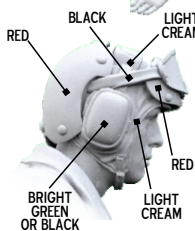

RESIN PARTS

4

5

6

GBU-38 JDAM U.S. NAVY

MK82 WARHEAD  
2 BANDS  
YELLOW: LIVE  
BLUE: INERT

GPS ANTENNA  
METAL BLACK

BODY & TAIL  
FS 36375 LIGHT GHOST GRAY

NOSE PLUG  
FS 34087 OLIVE GREEN OR  
FS 36375 LIGHT GHOST GRAY

SATIN BLACK SATIN BLACK

BLACK

BLACK

COVERALL: GREEN  
BOOTS: COYOTE BROWN

MHU-191/M PAINTING & DECAL PLACEMENT

PAINT OVERALL GLOSSY WHITE.  
TYRES & HANDLES BLACK.  
ROLLERS ORANGE OR YELLOW