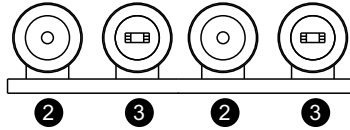

RESIN PARTS

4

5

6

GBU-38 JDAM U.S. NAVY

MK82 WARHEAD  
2 BANDS  
YELLOW: LIVE  
BLUE: INERT

GPS ANTENNA  
METAL BLACK

BODY & TAIL  
FS 36375 LIGHT GHOST GRAY

NOSE PLUG  
FS 34087 OLIVE GREEN OR  
FS 36375 LIGHT GHOST GRAY

SATIN BLACK SATIN BLACK

BLACK

BLACK

COVERALL: GREEN  
BOOTS: COYOTE BROWN

MHU-191/M PAINTING & DECAL PLACEMENT

PAINT OVERALL GLOSSY WHITE.  
TYRES & HANDLES BLACK.  
ROLLERS ORANGE OR YELLOW