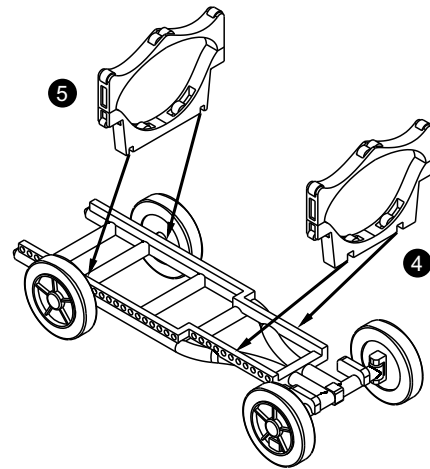

RESIN PARTS

4

5

6

GBU-38 JDAM U.S. NAVY

MK82 WARHEAD  
2 BANDS  
YELLOW: LIVE  
BLUE: INERT

GPS ANTENNA  
METAL BLACK

BODY & TAIL  
FS 36375 LIGHT GHOST GRAY

NOSE PLUG  
FS 34087 OLIVE GREEN OR  
FS 36375 LIGHT GHOST GRAY

SATIN BLACK SATIN BLACK

BLACK

BLACK

COVERALL: GREEN  
BOOTS: COYOTE BROWN

MHU-191/M PAINTING & DECAL PLACEMENT

PAINT OVERALL GLOSSY WHITE.  
TYRES & HANDLES BLACK.  
ROLLERS ORANGE OR YELLOW