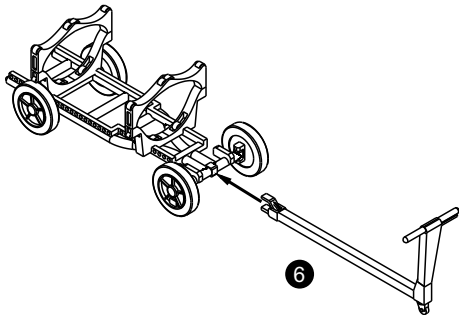

RESIN PARTS

4

5

6

GBU-38 JDAM U.S. NAVY

MK82 WARHEAD  
2 BANDS  
YELLOW: LIVE  
BLUE: INERT

GPS ANTENNA  
METAL BLACK

BODY & TAIL  
FS 36375 LIGHT GHOST GRAY