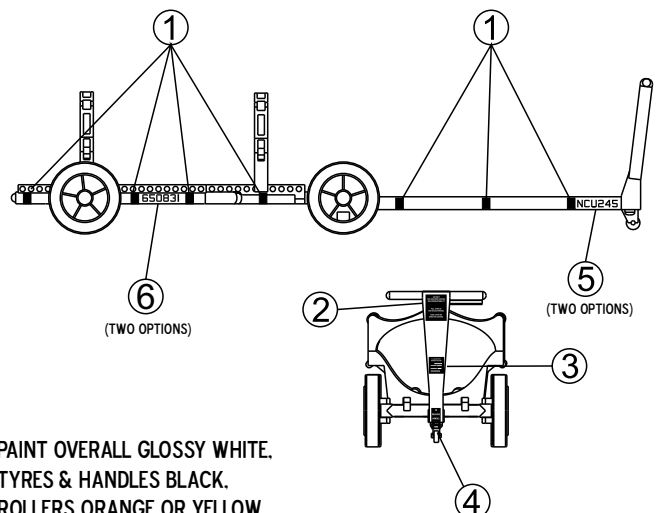

NOSE PLUG  
FS 34087 OLIVE GREEN OR  
FS 36375 LIGHT GHOST GRAY

SATIN BLACK SATIN BLACK

BLACK

BLACK

COVERALL: GREEN  
BOOTS: COYOTE BROWN

MHU-191/M PAINTING & DECAL PLACEMENT

PAINT OVERALL GLOSSY WHITE.  
TYRES & HANDLES BLACK.  
ROLLERS ORANGE OR YELLOW