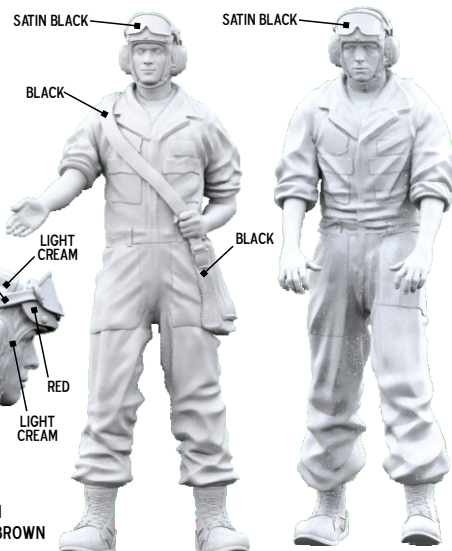

RESIN PARTS

4

5

6

GBU-38 JDAM U.S. NAVY

MK82 WARHEAD  
2 BANDS  
YELLOW: LIVE  
BLUE: INERT

GPS ANTENNA  
METAL BLACK

BODY & TAIL  
FS 36375 LIGHT GHOST GRAY

NOSE PLUG  
FS 34087 OLIVE GREEN OR  
FS 36375 LIGHT GHOST GRAY

SATIN BLACK SATIN BLACK

BLACK

BLACK

COVERALL: GREEN  
BOOTS: COYOTE BROWN

MHU-191/M PAINTING & DECAL PLACEMENT

PAINT OVERALL GLOSSY WHITE.  
TYRES & HANDLES BLACK.  
ROLLERS ORANGE OR YELLOW