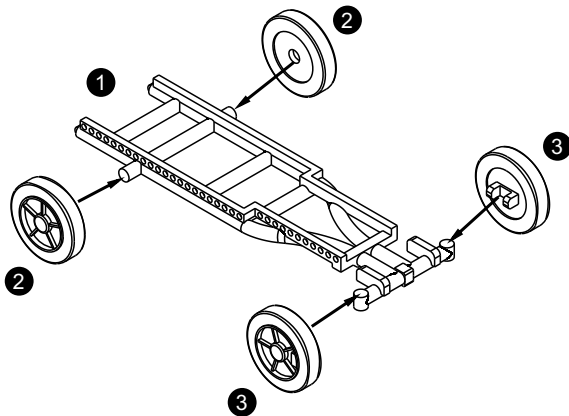

RESIN PARTS

4

5

6

GBU-38 JDAM U.S. NAVY

MK82 WARHEAD  
2 BANDS  
YELLOW: LIVE  
BLUE: INERT

GPS ANTENNA  
METAL BLACK

BODY & TAIL  
FS 36375 LIGHT GHOST GRAY

NOSE PLUG  
FS 34087 OLIVE GREEN OR  
FS 36375 LIGHT GHOST GRAY

SATIN BLACK SATIN BLACK

BLACK

BLACK

COVERALL: GREEN  
BOOTS: COYOTE BROWN

MHU-191/M PAINTING & DECAL PLACEMENT

PAINT OVERALL GLOSSY WHITE.  
TYRES & HANDLES BLACK.  
ROLLERS ORANGE OR YELLOW