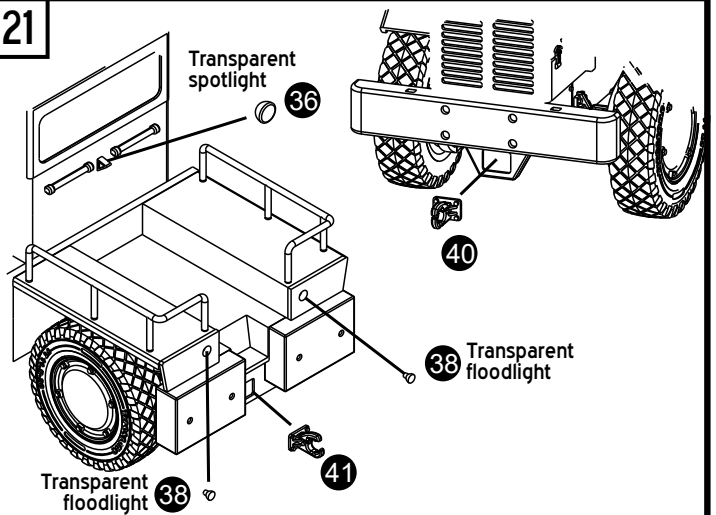

229632

TRANSPARENT

19

20

21

22

DECALS PLACEMENT & PAINTING

PAINT OVERALL
YELLOW FS13538
EXCEPT THE INDICATED PARTS
FOR OTHER DETAILS SEE THE PHOTOS
ON OUR WEBSITE