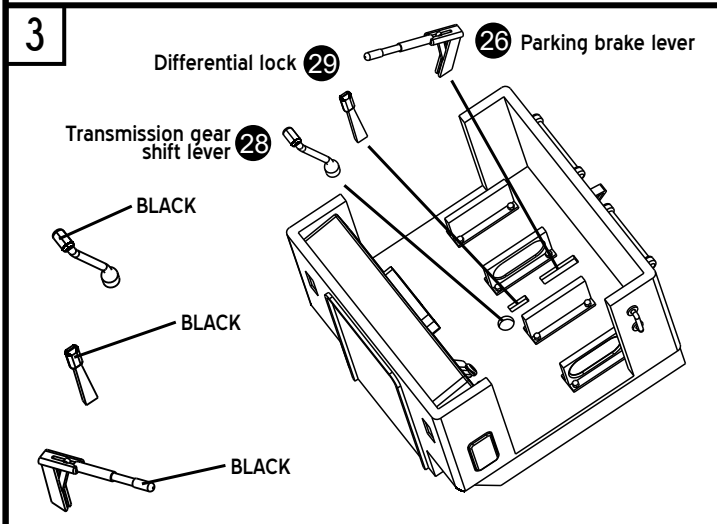

229632

TRANSPARENT

19

20

21

22

DECALS PLACEMENT & PAINTING

PAINT OVERALL
YELLOW FS13538
EXCEPT THE INDICATED PARTS
FOR OTHER DETAILS SEE THE PHOTOS
ON OUR WEBSITE