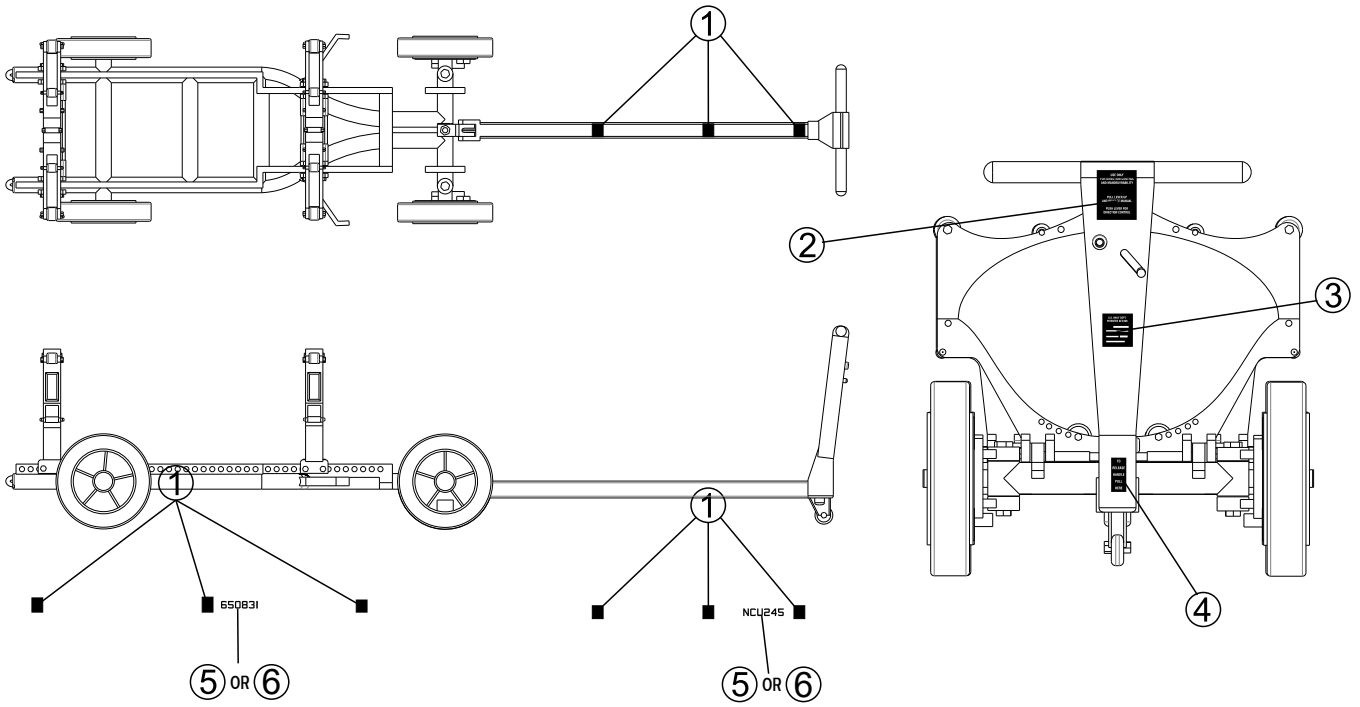

**MHU-191/M PAINTING & DECAL PLACEMENT**

**PAINT OVERALL GLOSSY WHITE.  
TYRES & HANDLES BLACK.  
ROLLERS ORANGE OR YELLOW**

**USN GBU-38 (MK82)**

DOWNLOAD ADDITIONAL PDF COLOR INSTRUCTION ON  
[WWW.VIDEOAVIATION.COM/TEMP/32-USN\\_MARINES\\_BOMBS\\_COLOR\\_ISTR.PDF](http://WWW.VIDEOAVIATION.COM/TEMP/32-USN_MARINES_BOMBS_COLOR_ISTR.PDF)