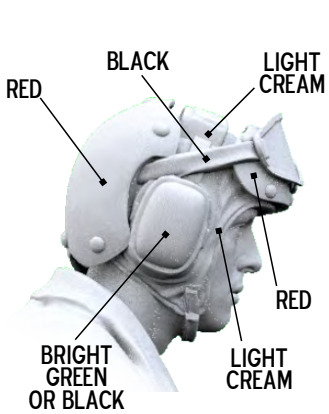

**MHU-191/M PAINTING & DECAL PLACEMENT**

**PAINT OVERALL GLOSSY WHITE.  
TYRES & HANDLES BLACK.  
ROLLERS ORANGE OR YELLOW**

**USN GBU-38 (MK82)**

DOWNLOAD ADDITIONAL PDF COLOR INSTRUCTION ON  
[WWW.VIDEOAVIATION.COM/TEMP/32-USN\\_MARINES\\_BOMBS\\_COLOR\\_ISTR.PDF](http://WWW.VIDEOAVIATION.COM/TEMP/32-USN_MARINES_BOMBS_COLOR_ISTR.PDF)

**COVERALL: GREEN  
BOOTS: COYOTE BROWN**