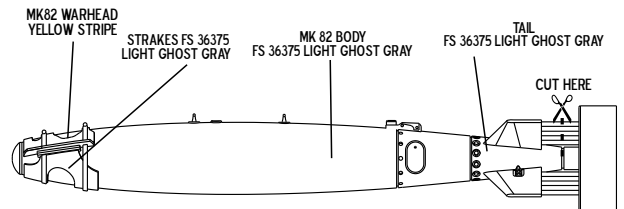

**MHU-191/M PAINTING & DECAL PLACEMENT**

**PAINT OVERALL GLOSSY WHITE.  
TYRES & HANDLES BLACK.  
ROLLERS ORANGE OR YELLOW**

**USN GBU-38 (MK82)**

DOWNLOAD ADDITIONAL PDF COLOR INSTRUCTION ON  
[WWW.VIDEOAVIATION.COM/TEMP/32-USN\\_MARINES\\_BOMBS\\_COLOR\\_ISTR.PDF](http://WWW.VIDEOAVIATION.COM/TEMP/32-USN_MARINES_BOMBS_COLOR_ISTR.PDF)