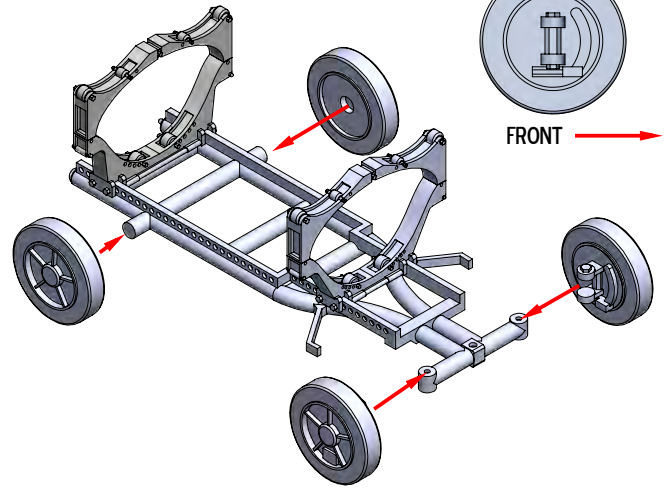

2210232

REAR

FRONT

IF YOU USE THE FIGURES DON'T
INSTALL THE RIGHT LEVER

MHU-191/M PAINTING & DECAL PLACEMENT

**PAINT OVERALL GLOSSY WHITE.
TYRES & HANDLES BLACK.
ROLLERS ORANGE OR YELLOW**

DOWNLOAD ADDITIONAL PDF COLOR INSTRUCTION ON
WWW.VIDEOAVIATION.COM/TEMP/32-USN_MARINES_BOMBS_COLOR_ISTR.PDF

**COVERALL: GREEN
BOOTS: COYOTE BROWN**

ASSEMBLY

DECAL PLACEMENT & PAINTING

1325-10-300-2577 F200
BOMB LD BLU-11A/B G.P. 500 LBS
PART NO 3000-32242823
EXPLOSIVE PHNX-105 KT 100 LBS
BATCH NO 05-734
TOTAL WT. 400
LOT NO NGA0SL03-010