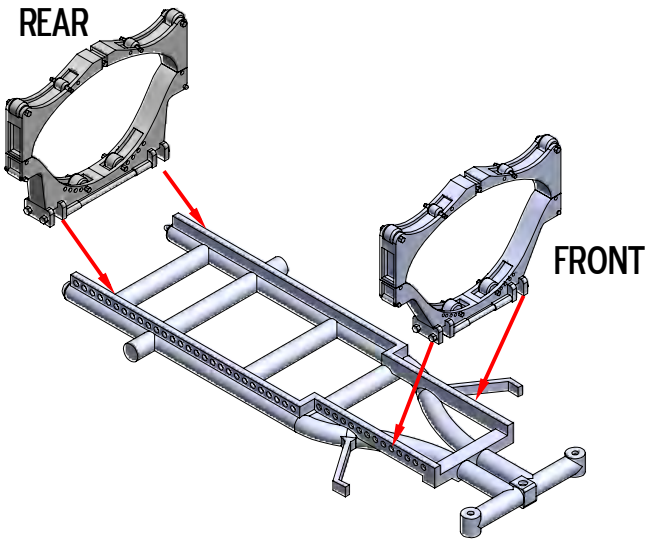

2210232

REAR

FRONT

IF YOU USE THE FIGURES DON'T
INSTALL THE RIGHT LEVER

MHU-191/M PAINTING & DECAL PLACEMENT

**PAINT OVERALL GLOSSY WHITE.
TYRES & HANDLES BLACK.
ROLLERS ORANGE OR YELLOW**

DOWNLOAD ADDITIONAL PDF COLOR INSTRUCTION ON
WWW.VIDEOAVIATION.COM/TEMP/32-USN_MARINES_BOMBS_COLOR_ISTR.PDF

**COVERALL: GREEN
BOOTS: COYOTE BROWN**

ASSEMBLY

DECAL PLACEMENT & PAINTING

1325-10-300-2577 F200
BOMB LD BLU-11A/B G.P. 500 LBS
PART NO 3000-32242823
EXPLOSIVE PHNX-105 KT 100 LBS
BATCH NO 05-734
TOTAL WT. 400
LOT NO NGA0SL03-010