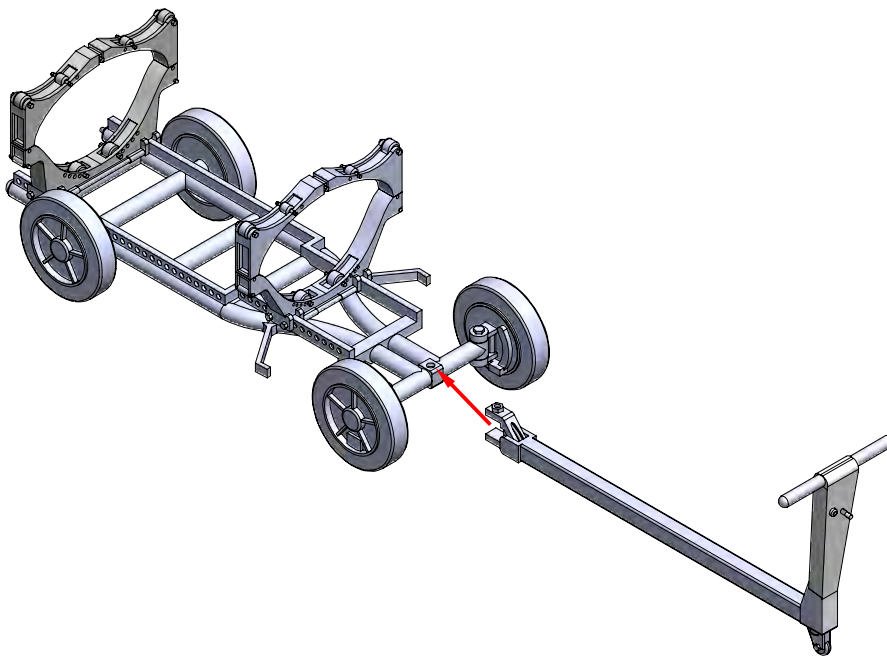

2210232

REAR

FRONT

IF YOU USE THE FIGURES DON'T
INSTALL THE RIGHT LEVER

MHU-191/M PAINTING & DECAL PLACEMENT

**PAINT OVERALL GLOSSY WHITE.
TYRES & HANDLES BLACK.
ROLLERS ORANGE OR YELLOW**

DOWNLOAD ADDITIONAL PDF COLOR INSTRUCTION ON
WWW.VIDEOAVIATION.COM/TEMP/32-USN_MARINES_BOMBS_COLOR_ISTR.PDF

**COVERALL: GREEN
BOOTS: COYOTE BROWN**

ASSEMBLY

DECAL PLACEMENT & PAINTING

1325-10-300-2577 F200
BOMB LD BLU-11A/B G.P. 500 LBS
PART NO 3000-32242823
EXPLOSIVE PHNX-105 KT 100 LBS
BATCH NO 05-734
TOTAL WT. 400
LOT NO NGA0SL03-010