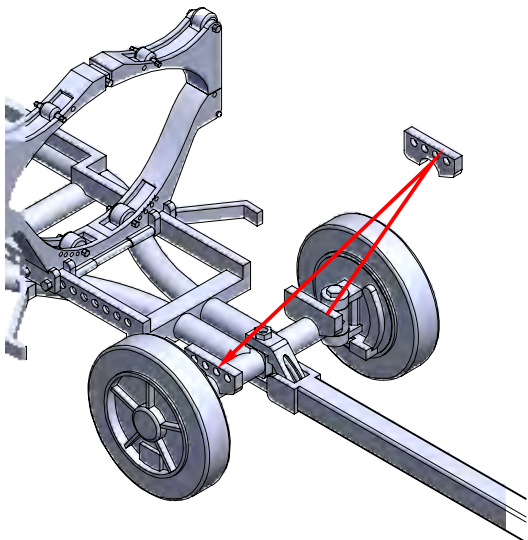

2210232

REAR

FRONT

IF YOU USE THE FIGURES DON'T
INSTALL THE RIGHT LEVER

MHU-191/M PAINTING & DECAL PLACEMENT

**PAINT OVERALL GLOSSY WHITE.
TYRES & HANDLES BLACK.
ROLLERS ORANGE OR YELLOW**

DOWNLOAD ADDITIONAL PDF COLOR INSTRUCTION ON
WWW.VIDEOAVIATION.COM/TEMP/32-USN_MARINES_BOMBS_COLOR_ISTR.PDF

**COVERALL: GREEN
BOOTS: COYOTE BROWN**

ASSEMBLY

DECAL PLACEMENT & PAINTING

1325-10-300-2577 F200
BOMB LD BLU-11A/B G.P. 500 LBS
PART NO 3000-32242823
EXPLOSIVE PHNX-105 KT 100 LBS
BATCH NO 05-734
TOTAL WT. 400
LOT NO NGA0SL03-010