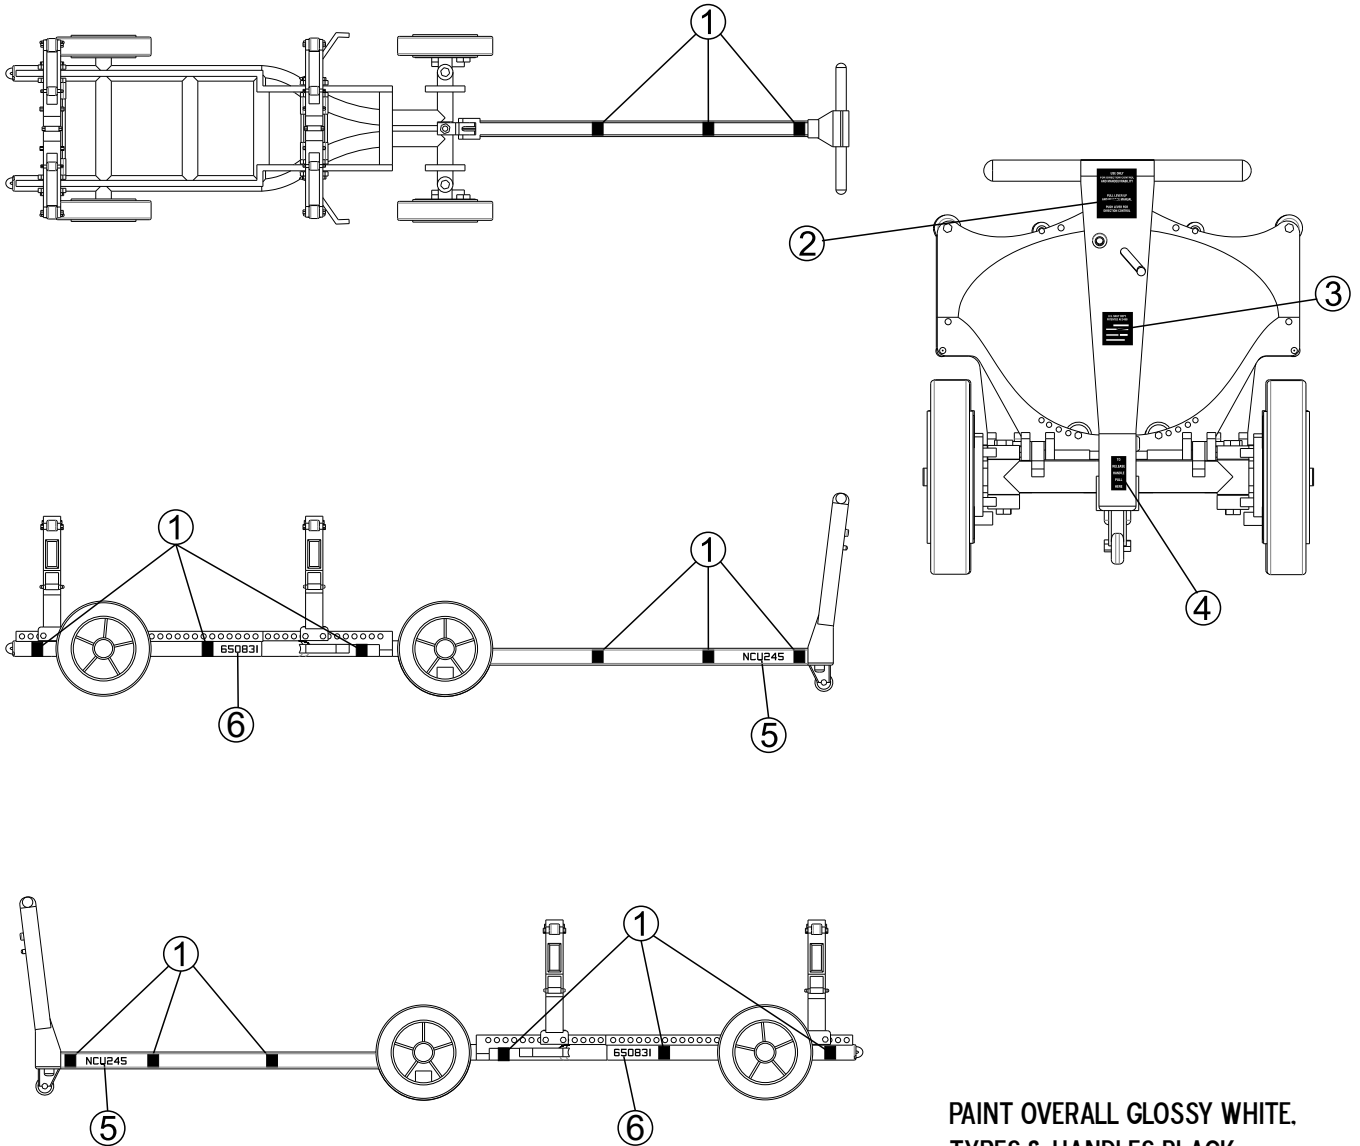

2210232

REAR

FRONT

IF YOU USE THE FIGURES DON'T
INSTALL THE RIGHT LEVER

MHU-191/M PAINTING & DECAL PLACEMENT

**PAINT OVERALL GLOSSY WHITE.
TYRES & HANDLES BLACK.
ROLLERS ORANGE OR YELLOW**

DOWNLOAD ADDITIONAL PDF COLOR INSTRUCTION ON
WWW.VIDEOAVIATION.COM/TEMP/32-USN_MARINES_BOMBS_COLOR_ISTR.PDF

**COVERALL: GREEN
BOOTS: COYOTE BROWN**

ASSEMBLY

DECAL PLACEMENT & PAINTING

1325-10-300-2577 F200
BOMB LD BLU-11A/B G.P. 500 LBS
PART NO 3000-32242823
EXPLOSIVE PHNX-105 KT 100 LBS
BATCH NO 05-734
TOTAL WT. 400
LOT NO NGA0SL03-010