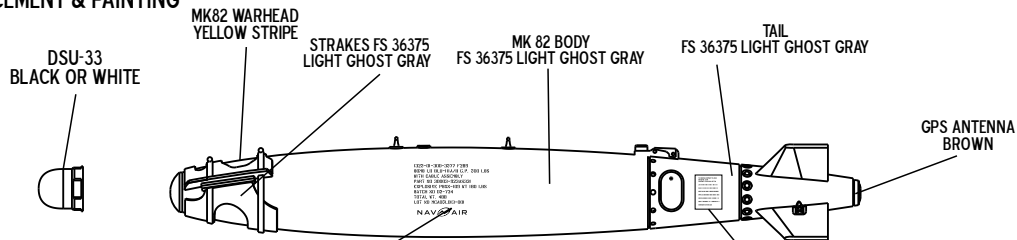

DECAL PLACEMENT & PAINTING