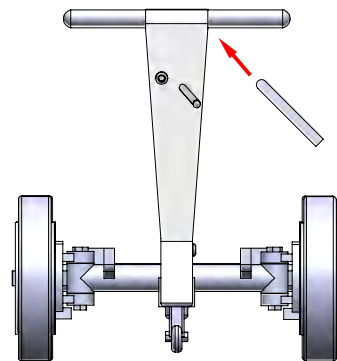

2210232

REAR

FRONT

IF YOU USE THE FIGURES DON'T
INSTALL THE RIGHT LEVER

MHU-191/M PAINTING & DECAL PLACEMENT

**PAINT OVERALL GLOSSY WHITE.
TYRES & HANDLES BLACK.
ROLLERS ORANGE OR YELLOW**

DOWNLOAD ADDITIONAL PDF COLOR INSTRUCTION ON
WWW.VIDEOAVIATION.COM/TEMP/32-USN_MARINES_BOMBS_COLOR_ISTR.PDF

**COVERALL: GREEN
BOOTS: COYOTE BROWN**

ASSEMBLY

DECAL PLACEMENT & PAINTING

1325-10-300-2577 F200
BOMB LD BLU-11A/B G.P. 500 LBS
PART NO 3000-32242823
EXPLOSIVE PHNX-105 KT 100 LBS
BATCH NO 05-734
TOTAL WT. 400
LOT NO NGA0SL03-010