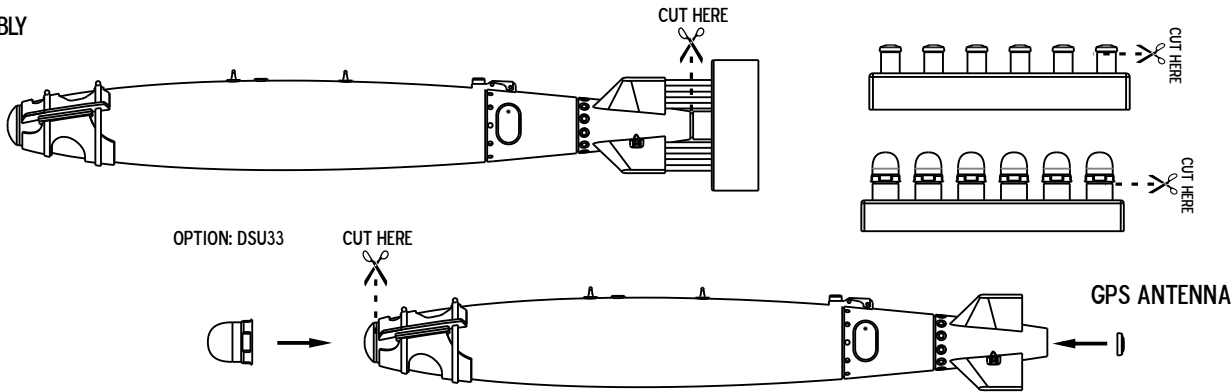

ASSEMBLY

DECAL PLACEMENT & PAINTING