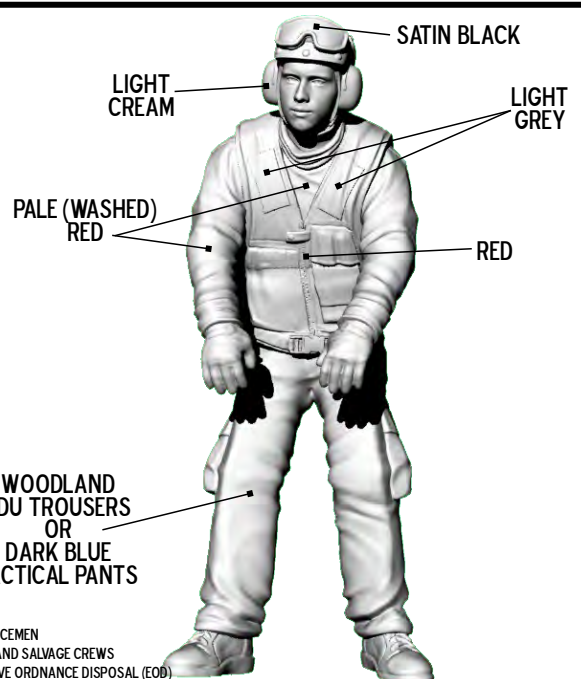

REAR

FRONT

CART PAINTING & DECAL PLACEMENT

PAINT OVERALL GLOSSY WHITE. TYRES, HANDLES & PADS BLACK.

ORDNANCEMEN
CRASH AND SALVAGE CREWS
EXPLOSIVE ORDNANCE DISPOSAL (EOD)

ORDNANCEMEN
CRASH AND SALVAGE CREWS
EXPLOSIVE ORDNANCE DISPOSAL (EOD)