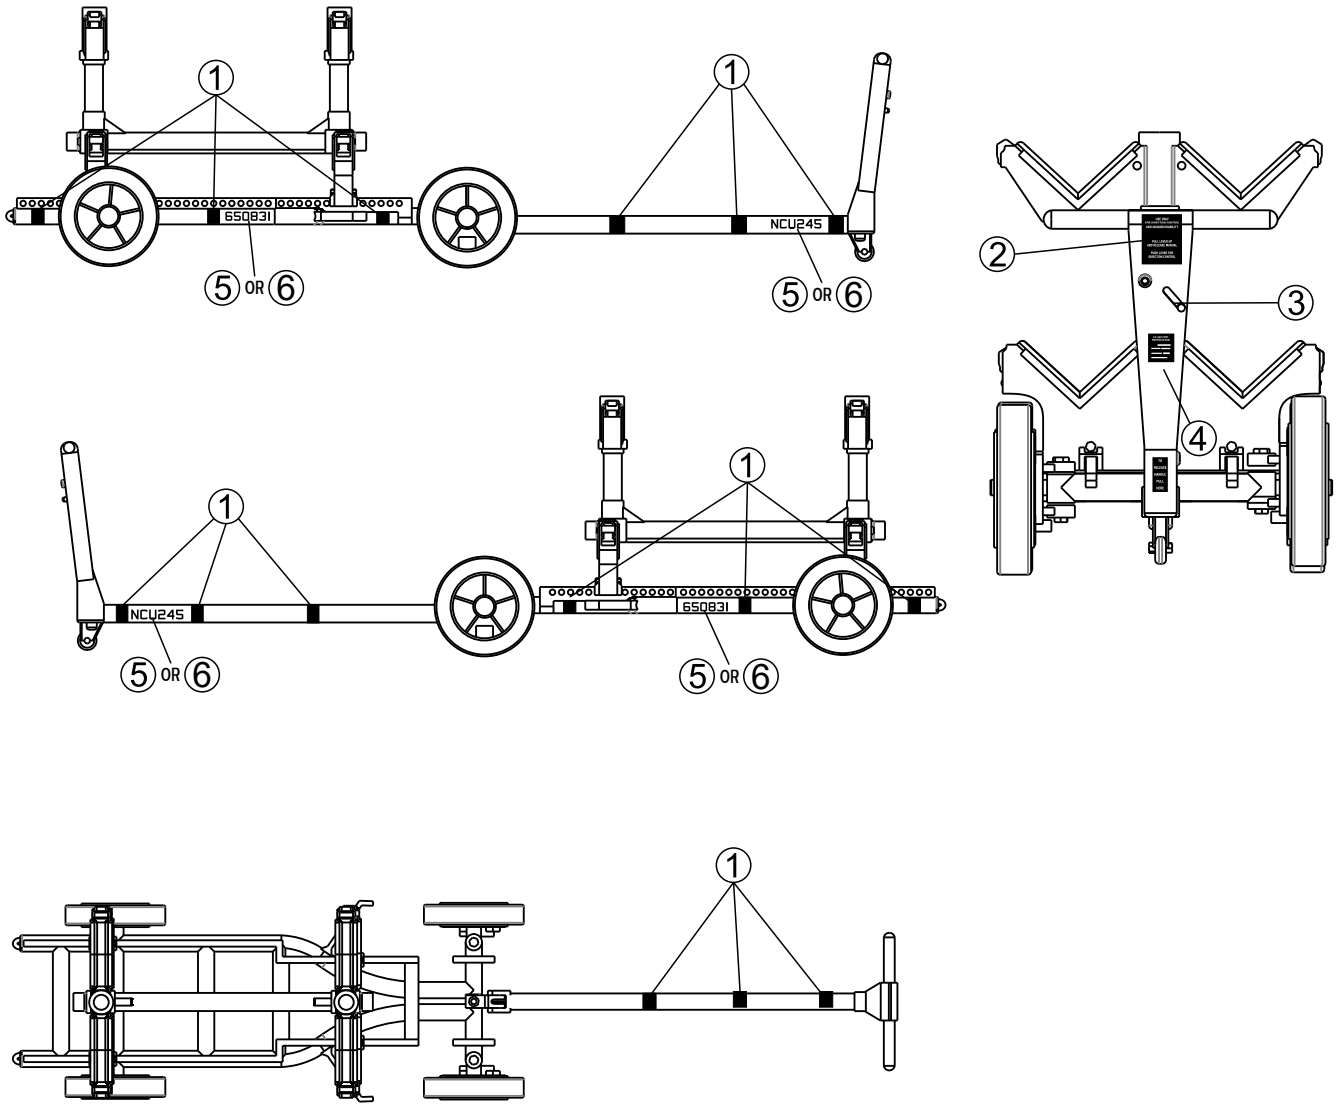

REAR

FRONT

CART PAINTING & DECAL PLACEMENT

PAINT OVERALL GLOSSY WHITE. TYRES, HANDLES & PADS BLACK.

ORDNANCEMEN
CRASH AND SALVAGE CREWS
EXPLOSIVE ORDNANCE DISPOSAL (EOD)

ORDNANCEMEN
CRASH AND SALVAGE CREWS
EXPLOSIVE ORDNANCE DISPOSAL (EOD)