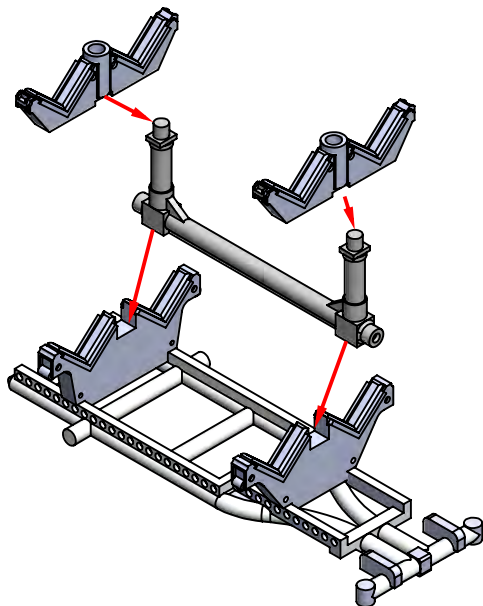

REAR

FRONT

CART PAINTING & DECAL PLACEMENT

PAINT OVERALL GLOSSY WHITE. TYRES, HANDLES & PADS BLACK.

ORDNANCEMEN
CRASH AND SALVAGE CREWS
EXPLOSIVE ORDNANCE DISPOSAL (EOD)

ORDNANCEMEN
CRASH AND SALVAGE CREWS
EXPLOSIVE ORDNANCE DISPOSAL (EOD)