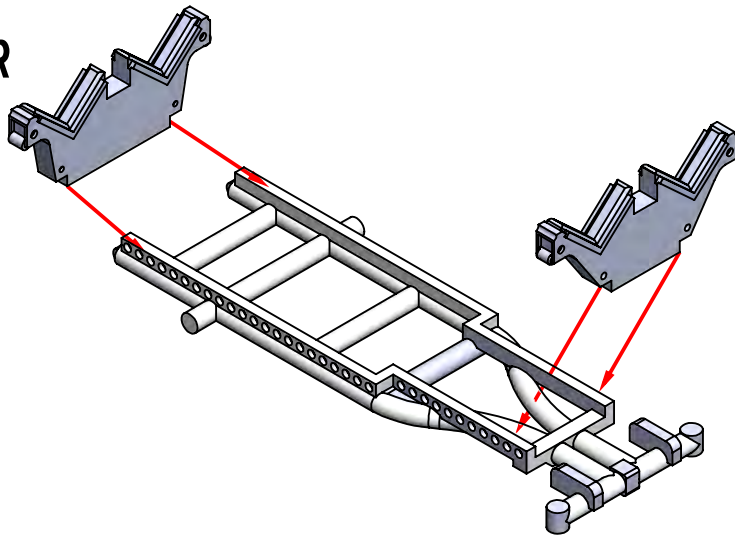

REAR

FRONT

CART PAINTING & DECAL PLACEMENT

PAINT OVERALL GLOSSY WHITE. TYRES, HANDLES & PADS BLACK.

ORDNANCEMEN
CRASH AND SALVAGE CREWS
EXPLOSIVE ORDNANCE DISPOSAL (EOD)

ORDNANCEMEN
CRASH AND SALVAGE CREWS
EXPLOSIVE ORDNANCE DISPOSAL (EOD)