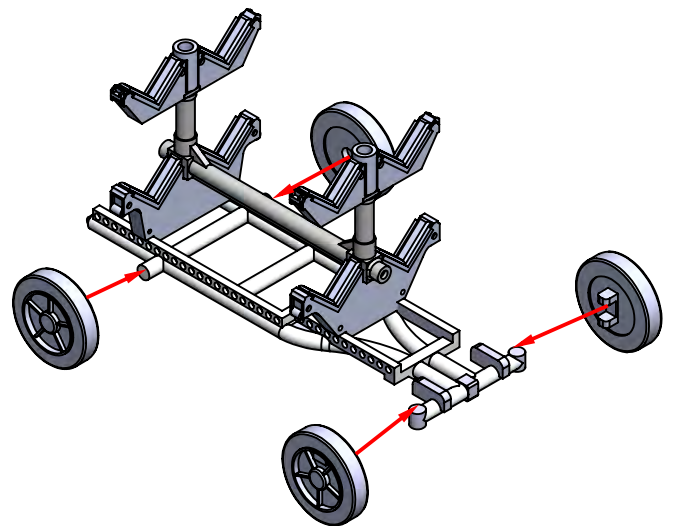

REAR

FRONT

CART PAINTING & DECAL PLACEMENT

PAINT OVERALL GLOSSY WHITE. TYRES, HANDLES & PADS BLACK.

ORDNANCEMEN
CRASH AND SALVAGE CREWS
EXPLOSIVE ORDNANCE DISPOSAL (EOD)

ORDNANCEMEN
CRASH AND SALVAGE CREWS
EXPLOSIVE ORDNANCE DISPOSAL (EOD)