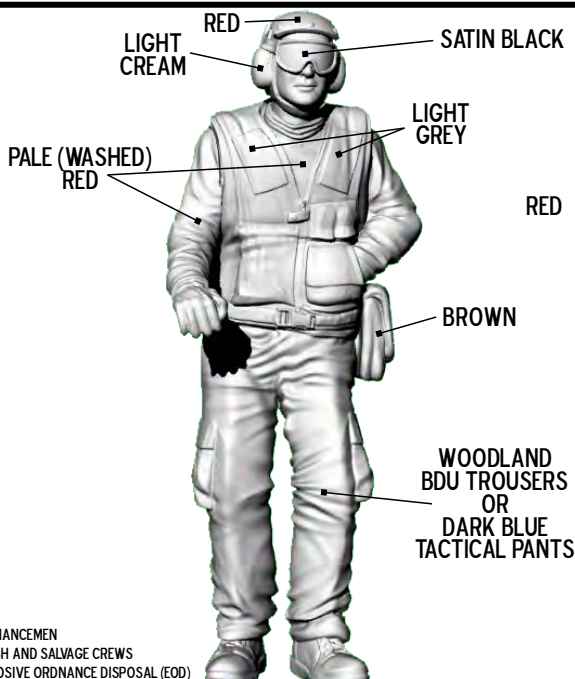

REAR

FRONT

CART PAINTING & DECAL PLACEMENT

PAINT OVERALL GLOSSY WHITE. TYRES, HANDLES & PADS BLACK.

ORDNANCEMEN
CRASH AND SALVAGE CREWS
EXPLOSIVE ORDNANCE DISPOSAL (EOD)

ORDNANCEMEN
CRASH AND SALVAGE CREWS
EXPLOSIVE ORDNANCE DISPOSAL (EOD)