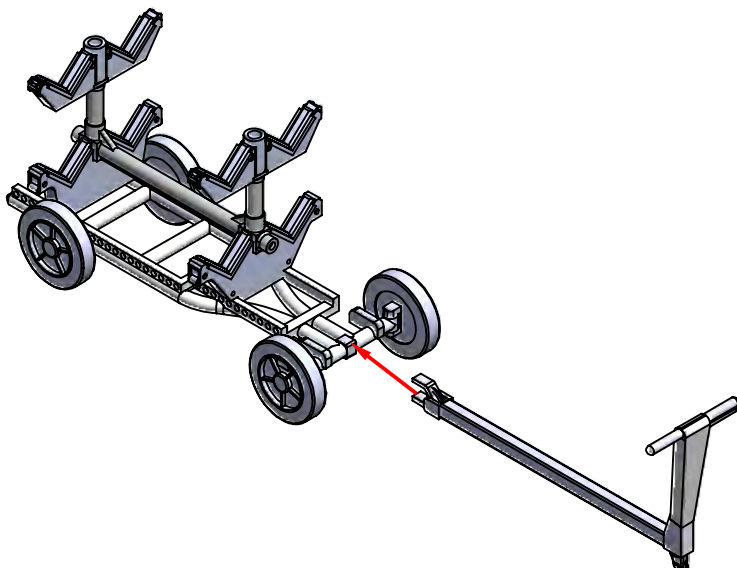

REAR

FRONT

CART PAINTING & DECAL PLACEMENT

PAINT OVERALL GLOSSY WHITE. TYRES, HANDLES & PADS BLACK.

ORDNANCEMEN
CRASH AND SALVAGE CREWS
EXPLOSIVE ORDNANCE DISPOSAL (EOD)

ORDNANCEMEN
CRASH AND SALVAGE CREWS
EXPLOSIVE ORDNANCE DISPOSAL (EOD)