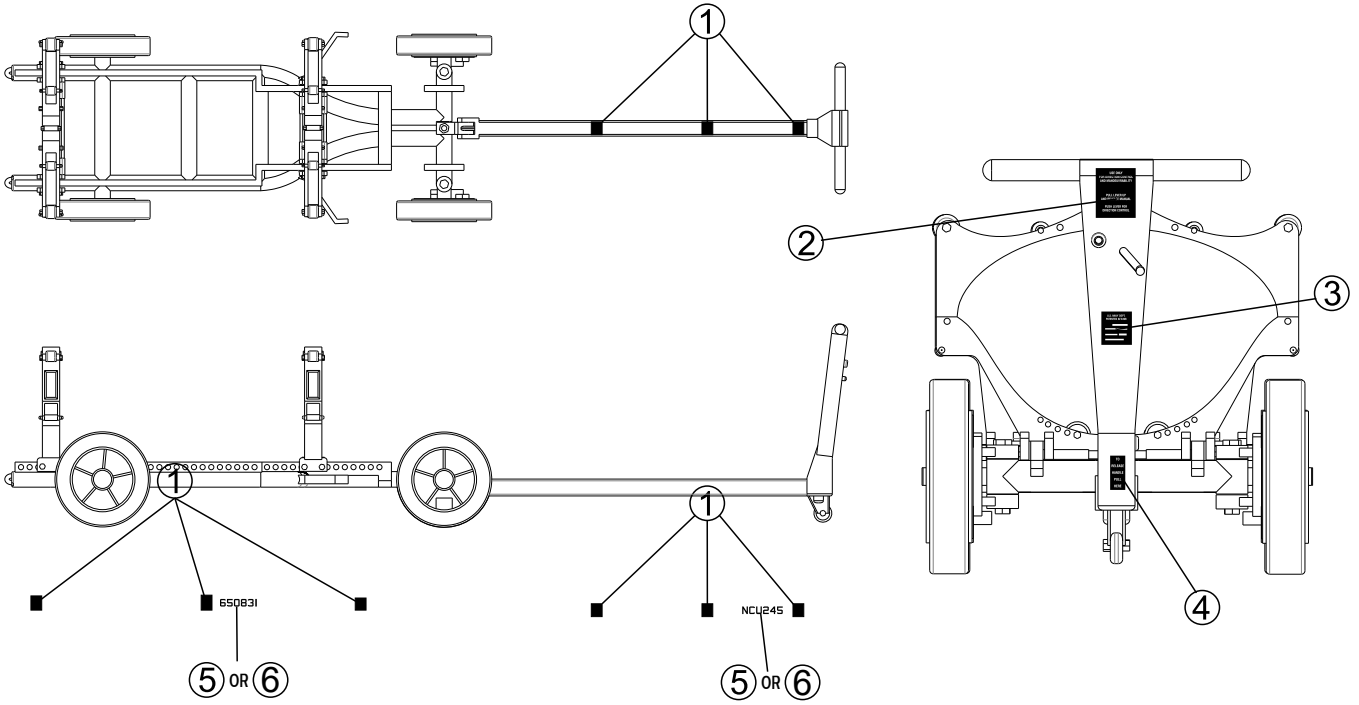

**MHU-191/M PAINTING & DECAL PLACEMENT**

**PAINT OVERALL GLOSSY WHITE.  
TYRES & HANDLES BLACK.  
ROLLERS ORANGE OR YELLOW**

**USN GBU-38 (MK82)**

**ORDNANCEMEN  
CRASH AND SALVAGE CREWS  
EXPLOSIVE ORDNANCE DISPOSAL (EOD)**