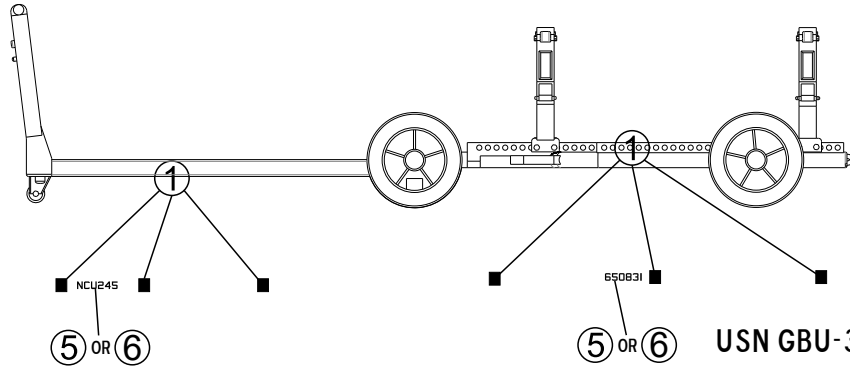

**MHU-191/M PAINTING & DECAL PLACEMENT**

**PAINT OVERALL GLOSSY WHITE.  
TYRES & HANDLES BLACK.  
ROLLERS ORANGE OR YELLOW**

**USN GBU-38 (MK82)**

**ORDNANCEMEN  
CRASH AND SALVAGE CREWS  
EXPLOSIVE ORDNANCE DISPOSAL (EOD)**