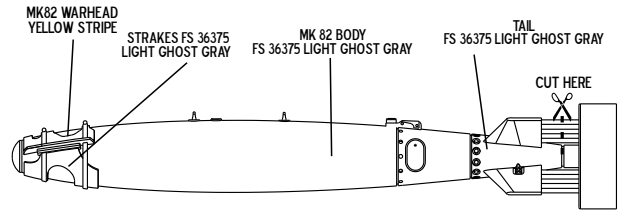

**MHU-191/M PAINTING & DECAL PLACEMENT**

**PAINT OVERALL GLOSSY WHITE.  
TYRES & HANDLES BLACK.  
ROLLERS ORANGE OR YELLOW**

**USN GBU-38 (MK82)**

**ORDNANCEMEN  
CRASH AND SALVAGE CREWS  
EXPLOSIVE ORDNANCE DISPOSAL (EOD)**