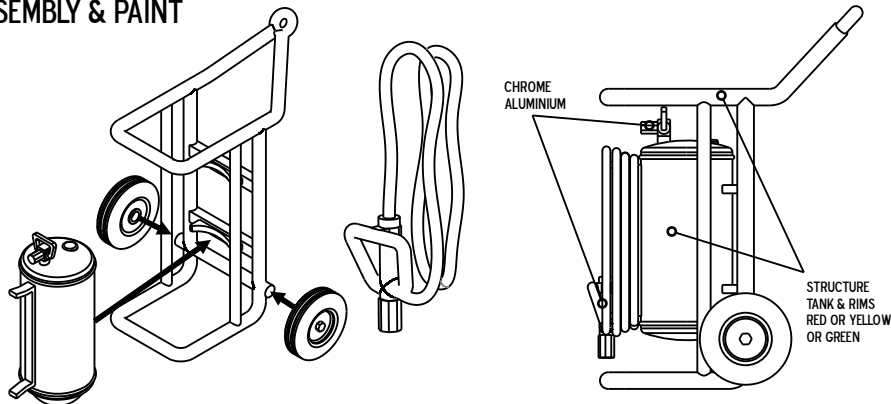

USAF F/L EXTINGUISHERS WITH MODERN FIGURE

MODEL ASSEMBLY INSTRUCTIONS

MODELLING EXPERIENCE REQUIRED
DON'T INHALE RESIN DUST - USE PROPER MASK
NOT FOR AGE UNDER 10 - THIS IS NOT A TOY
USE SUPER GLUE (CYANOACRYLATE) TO GLUE THE PARTS

ASSEMBLY & PAINT

DECALS

SAME ON OTHER SIDE

FIGURE

201848

PROTECTIVE HEADSET:
BLACK

T-SHIRT:
BLACK OR SAND

REFLECTIVE BELT:
YELLOW OR GREEN