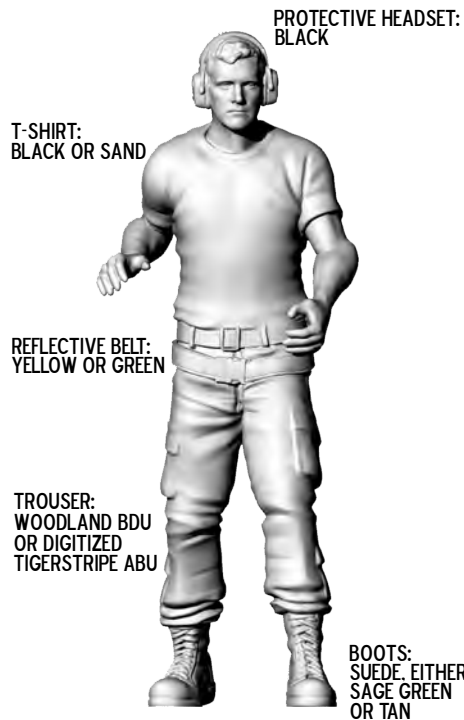

ASSEMBLY & PAINT

DECALS

SAME ON OTHER SIDE

FIGURE

201848

PROTECTIVE HEADSET:
BLACK

T-SHIRT:
BLACK OR SAND

REFLECTIVE BELT:
YELLOW OR GREEN