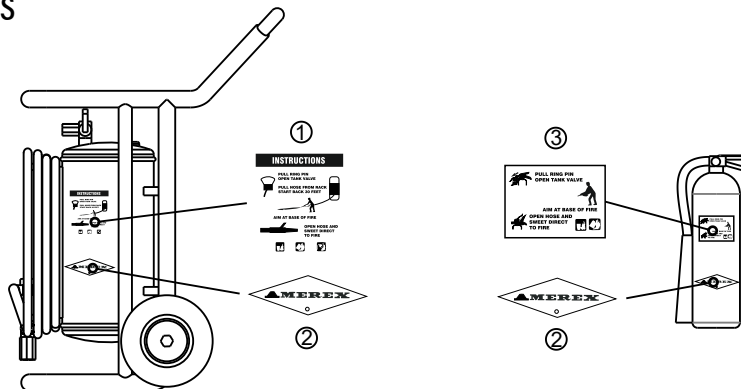

USAF F/L EXTINGUISHERS WITH MODERN FIGURE

MODEL ASSEMBLY INSTRUCTIONS

MODELLING EXPERIENCE REQUIRED
DON'T INHALE RESIN DUST - USE PROPER MASK
NOT FOR AGE UNDER 10 - THIS IS NOT A TOY
USE SUPER GLUE (CYANOACRYLATE) TO GLUE THE PARTS

ASSEMBLY & PAINT

DECALS

SAME ON OTHER SIDE

FIGURE

201848

PROTECTIVE HEADSET:
BLACK

T-SHIRT:
BLACK OR SAND

REFLECTIVE BELT:
YELLOW OR GREEN