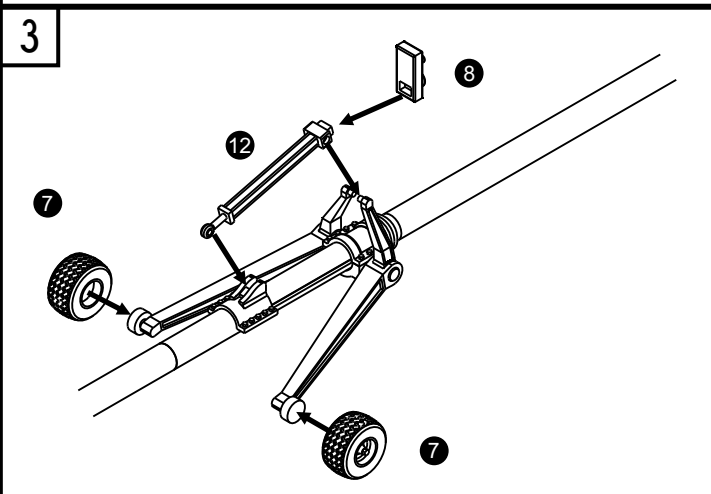

RESIN PARTS

191648

PAINT OVERALL IN GREEN FS 24052 (MID-'80S ONWARDS)
OR GREY FS 26173 (CURRENT) EXCLUDING THE PARTS
SPECIFIED IN THE INSTRUCTIONS. I RECOMMEND