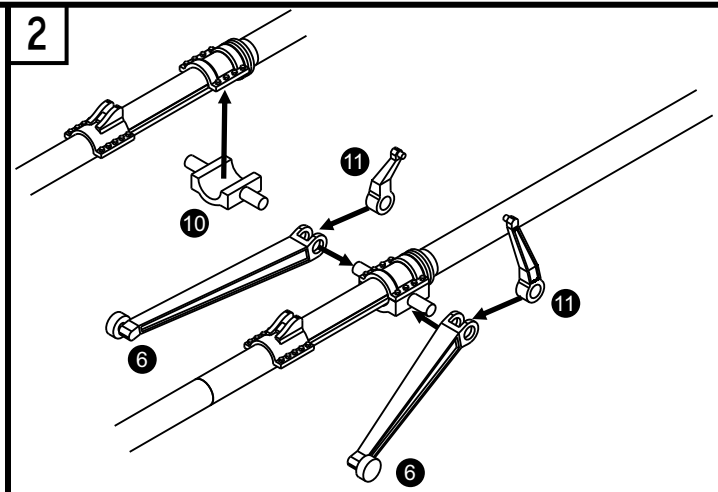

RESIN PARTS

191648

PAINT OVERALL IN GREEN FS 24052 (MID-'80S ONWARDS)
OR GREY FS 26173 (CURRENT) EXCLUDING THE PARTS
SPECIFIED IN THE INSTRUCTIONS. I RECOMMEND