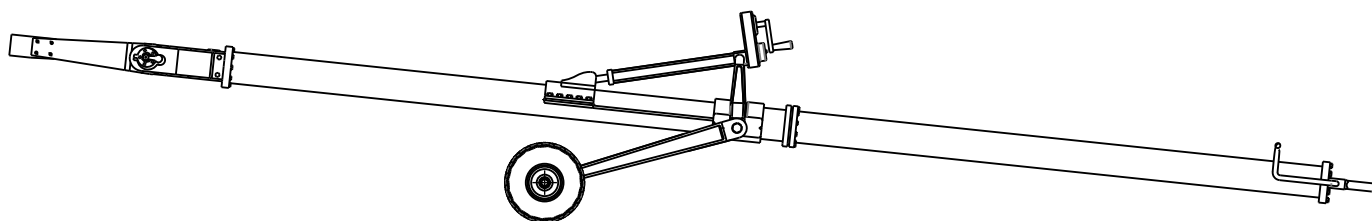

RESIN PARTS

191648

PAINT OVERALL IN GREEN FS 24052 (MID-'80S ONWARDS)
OR GREY FS 26173 (CURRENT) EXCLUDING THE PARTS
SPECIFIED IN THE INSTRUCTIONS. I RECOMMEND