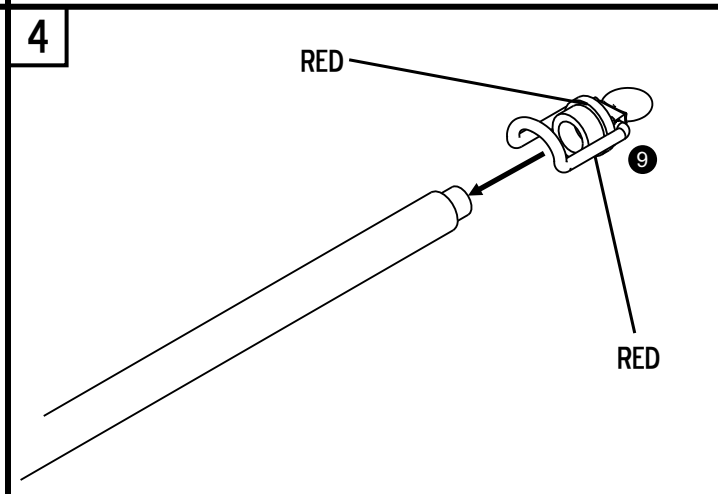

RESIN PARTS

191648

PAINT OVERALL IN GREEN FS 24052 (MID-'80S ONWARDS)
OR GREY FS 26173 (CURRENT) EXCLUDING THE PARTS
SPECIFIED IN THE INSTRUCTIONS. I RECOMMEND