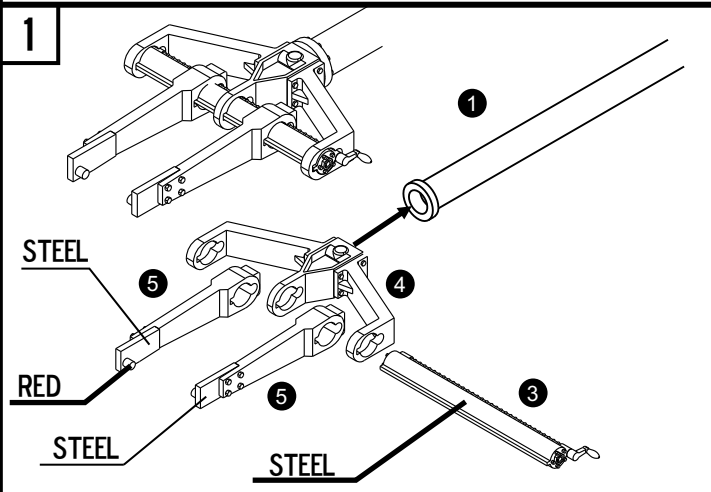

RESIN PARTS

191648

PAINT OVERALL IN GREEN FS 24052 (MID-'80S ONWARDS)
OR GREY FS 26173 (CURRENT) EXCLUDING THE PARTS
SPECIFIED IN THE INSTRUCTIONS. I RECOMMEND