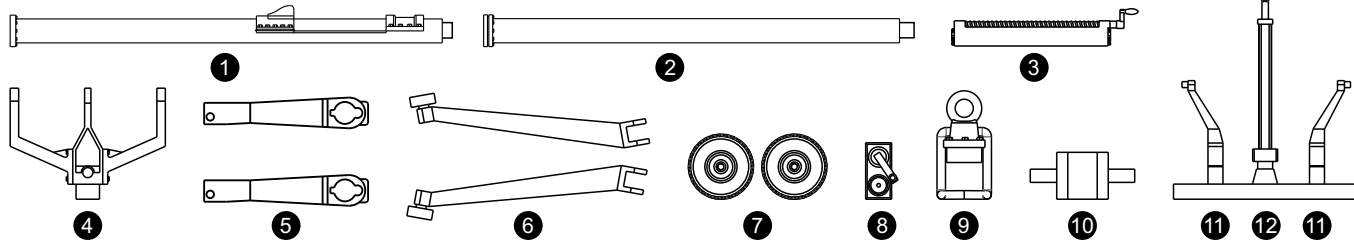

RESIN PARTS

191648

PAINT OVERALL IN GREEN FS 24052 (MID-'80S ONWARDS)
OR GREY FS 26173 (CURRENT) EXCLUDING THE PARTS
SPECIFIED IN THE INSTRUCTIONS. I RECOMMEND