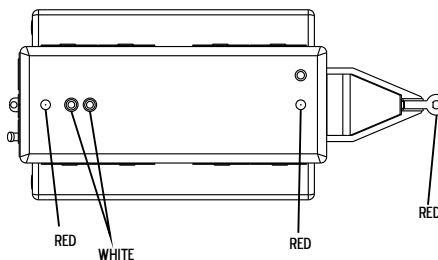

2

3

4

DECAL PLACEMENT & PAINTING

GPU PAINT OVERALL YELLOW (EARLY) OR DARK GREEN (LATE)

FITTERS IN THE RAF