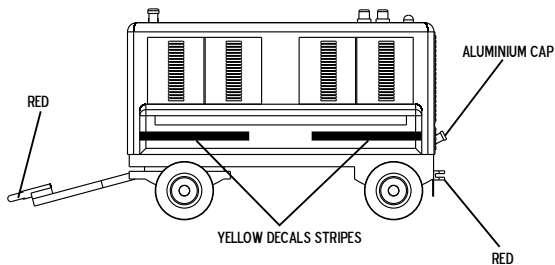

2

3

4

DECAL PLACEMENT & PAINTING

GPU PAINT OVERALL YELLOW (EARLY) OR DARK GREEN (LATE)

FITTERS IN THE RAF