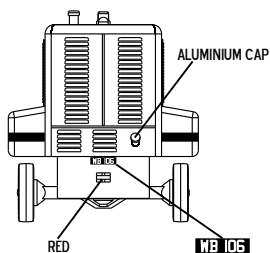

2

3

4

DECAL PLACEMENT & PAINTING

GPU PAINT OVERALL YELLOW (EARLY) OR DARK GREEN (LATE)

FITTERS IN THE RAF