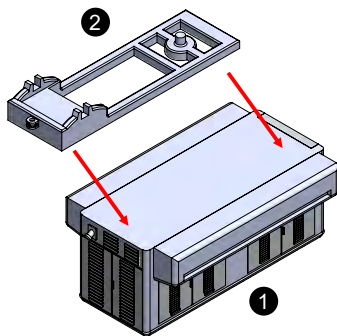

RESIN PARTS

1

2

3

4

5

6

1

2

3

4

DECAL PLACEMENT & PAINTING

GPU PAINT OVERALL YELLOW (EARLY) OR DARK GREEN (LATE)

FITTERS IN THE RAF