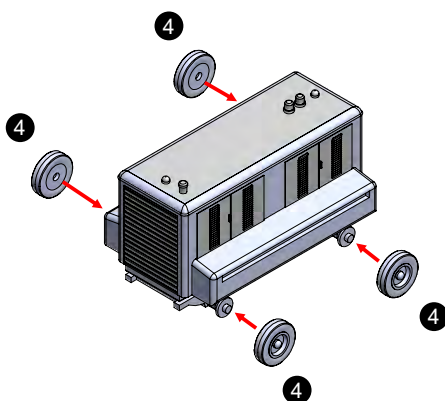

RESIN PARTS

1

2

3

4

5

6

1

2

3

4

DECAL PLACEMENT & PAINTING

GPU PAINT OVERALL YELLOW (EARLY) OR DARK GREEN (LATE)

FITTERS IN THE RAF