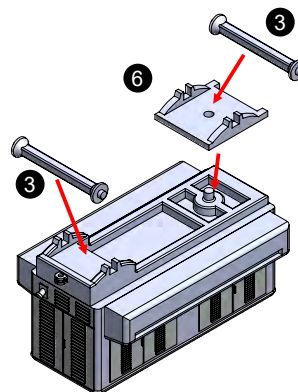

RESIN PARTS

1

2

3

4

5

6

1

2

3

4

DECAL PLACEMENT & PAINTING

GPU PAINT OVERALL YELLOW (EARLY) OR DARK GREEN (LATE)

FITTERS IN THE RAF