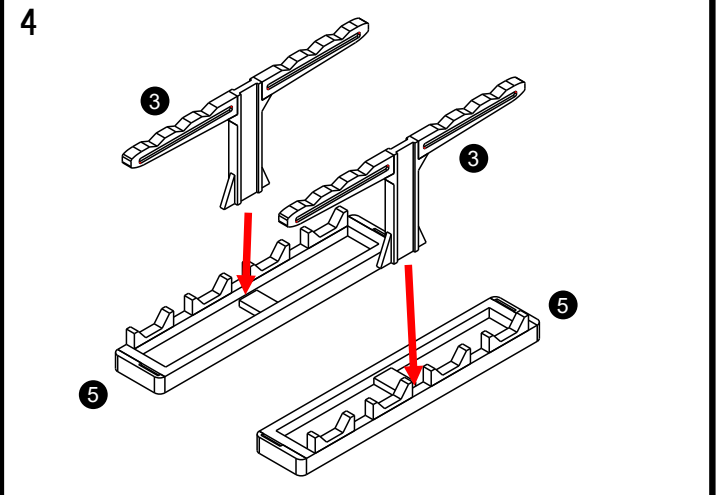

RESIN PARTS

TYPICAL SETUP & PAINTINGS

CLOSED: GENERAL PURPOSES

OPEN: BOMBS LOAD OR MISSILES (AIM-7)

OPEN: MISSILES LOAD. ABOVE AIM-9. BELOW AIM-7.

PAINT OVERALL: EARLY VERSION YELLOW FS13538 (GUNZE H34) LATE VERSION GREEN FS24052 OR FS24088