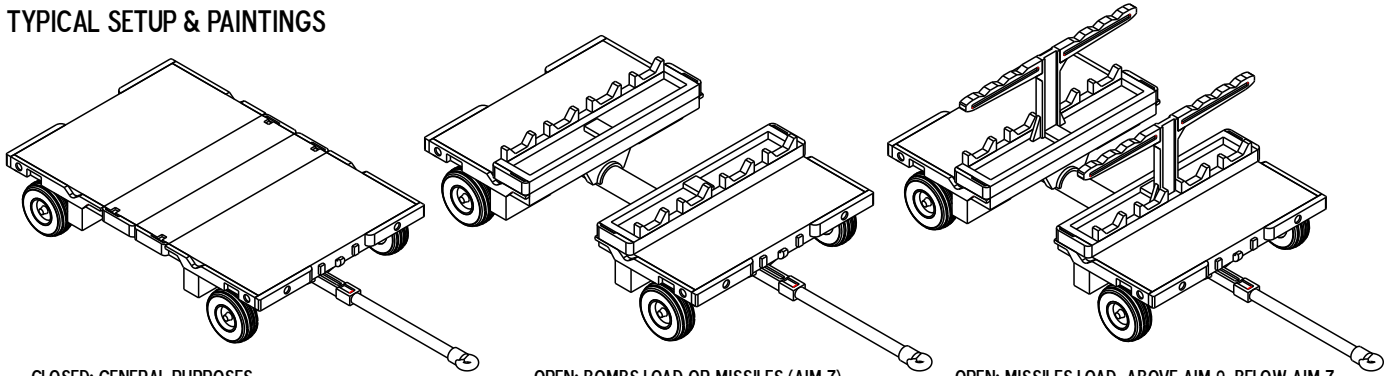

RESIN PARTS

TYPICAL SETUP & PAINTINGS

CLOSED: GENERAL PURPOSES

OPEN: BOMBS LOAD OR MISSILES (AIM-7)

OPEN: MISSILES LOAD. ABOVE AIM-9. BELOW AIM-7.

PAINT OVERALL: EARLY VERSION YELLOW FS13538 (GUNZE H34) LATE VERSION GREEN FS24052 OR FS24088