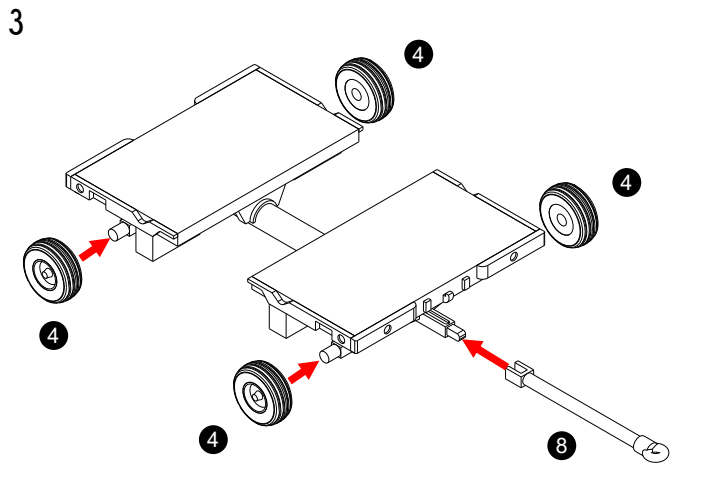

RESIN PARTS

TYPICAL SETUP & PAINTINGS

CLOSED: GENERAL PURPOSES

OPEN: BOMBS LOAD OR MISSILES (AIM-7)

OPEN: MISSILES LOAD. ABOVE AIM-9. BELOW AIM-7.

PAINT OVERALL: EARLY VERSION YELLOW FS13538 (GUNZE H34) LATE VERSION GREEN FS24052 OR FS24088