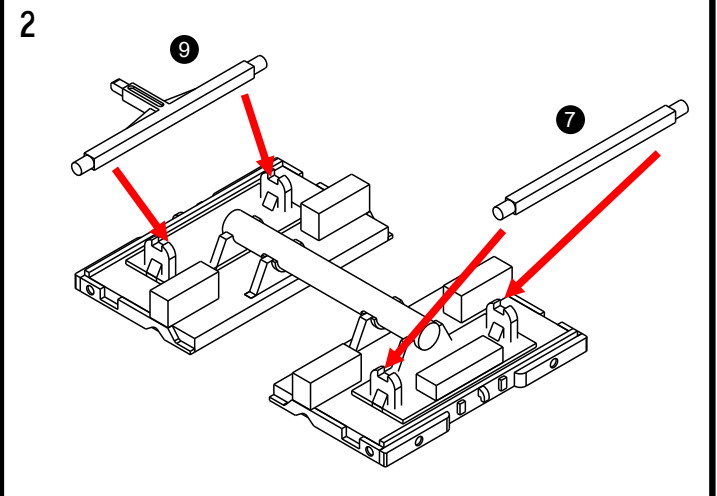

RESIN PARTS

TYPICAL SETUP & PAINTINGS

CLOSED: GENERAL PURPOSES

OPEN: BOMBS LOAD OR MISSILES (AIM-7)

OPEN: MISSILES LOAD. ABOVE AIM-9. BELOW AIM-7.

PAINT OVERALL: EARLY VERSION YELLOW FS13538 (GUNZE H34) LATE VERSION GREEN FS24052 OR FS24088