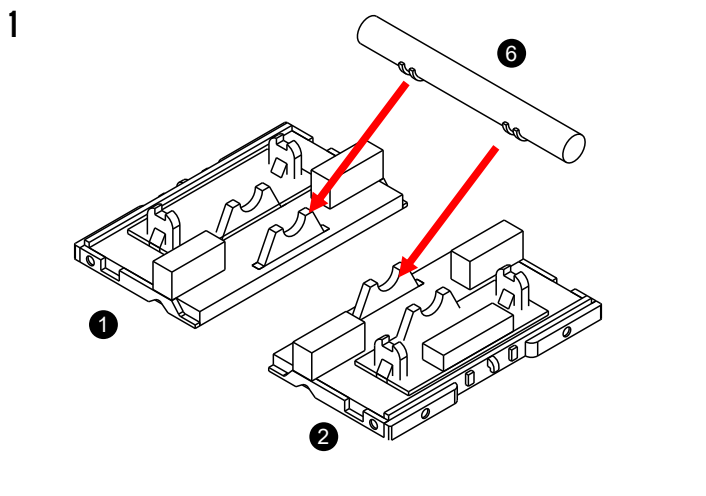

RESIN PARTS

TYPICAL SETUP & PAINTINGS

CLOSED: GENERAL PURPOSES

OPEN: BOMBS LOAD OR MISSILES (AIM-7)

OPEN: MISSILES LOAD. ABOVE AIM-9. BELOW AIM-7.

PAINT OVERALL: EARLY VERSION YELLOW FS13538 (GUNZE H34) LATE VERSION GREEN FS24052 OR FS24088