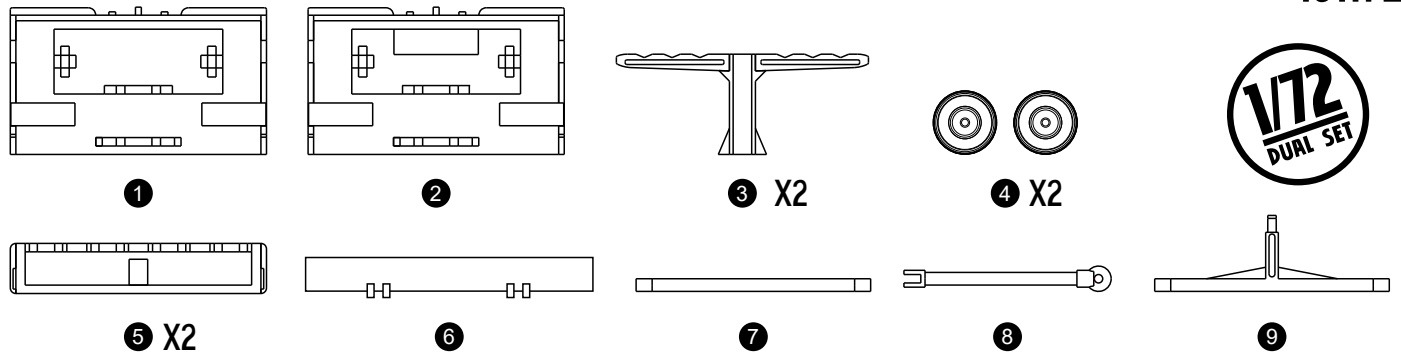

RESIN PARTS

TYPICAL SETUP & PAINTINGS

CLOSED: GENERAL PURPOSES

OPEN: BOMBS LOAD OR MISSILES (AIM-7)

OPEN: MISSILES LOAD. ABOVE AIM-9. BELOW AIM-7.

PAINT OVERALL: EARLY VERSION YELLOW FS13538 (GUNZE H34) LATE VERSION GREEN FS24052 OR FS24088