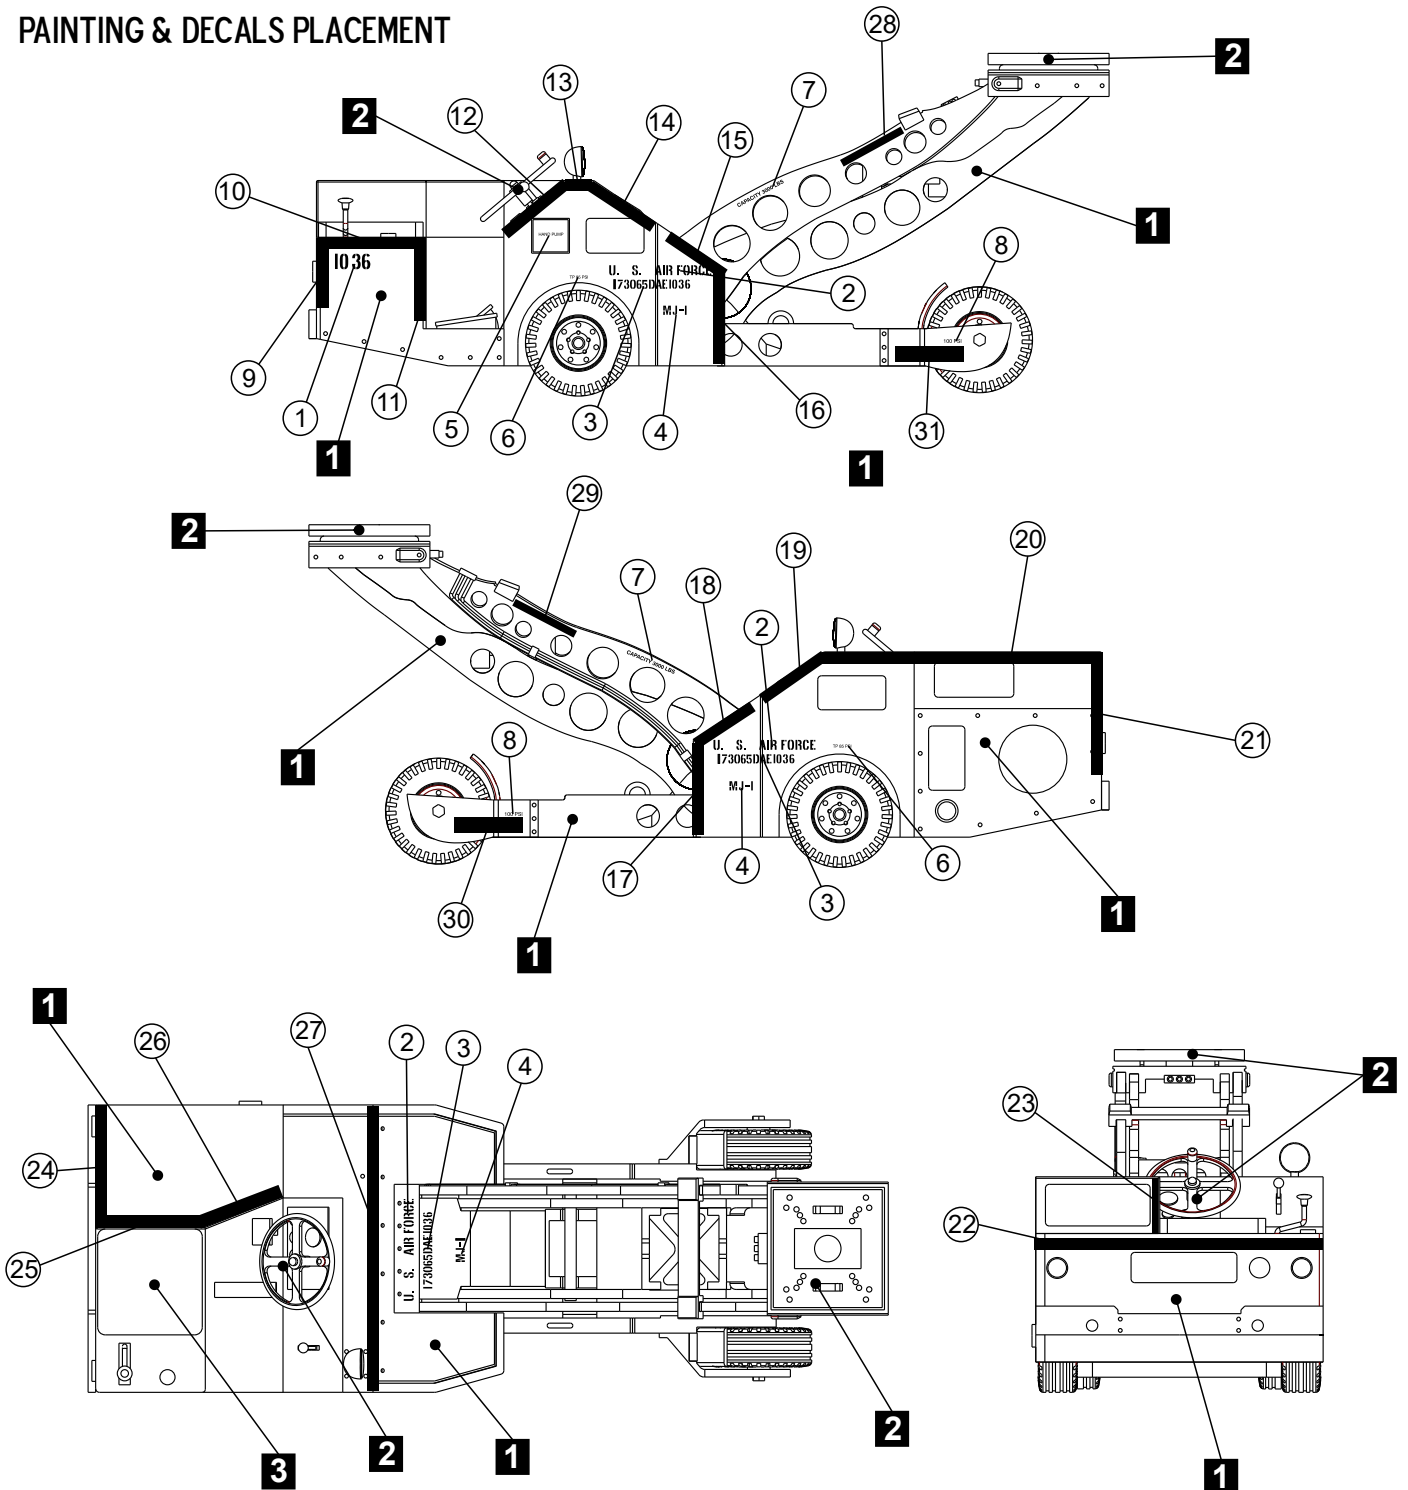

RESIN PARTS

120132

15

ADD PRESSURE FEED LINES

PAINTING & DECALS PLACEMENT

USAF VIETNAM ERA: **1** OVERALL YELLOW FS13538 **2** NATURAL METAL **3** LIGHT GRAY