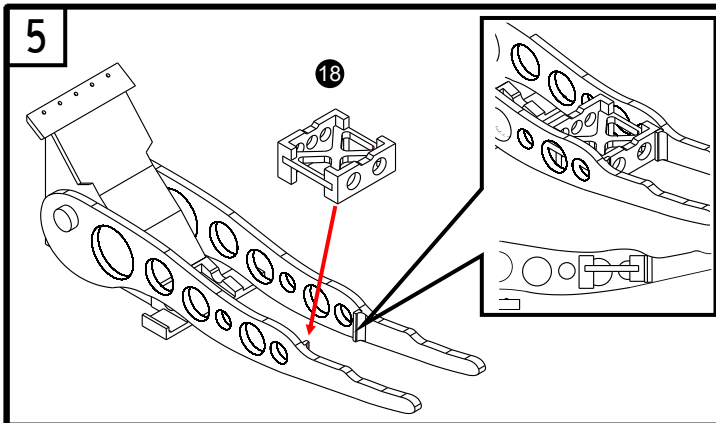

RESIN PARTS

120132

15

ADD PRESSURE FEED LINES

PAINTING & DECALS PLACEMENT

USAF VIETNAM ERA: **1** OVERALL YELLOW FS13538 **2** NATURAL METAL **3** LIGHT GRAY