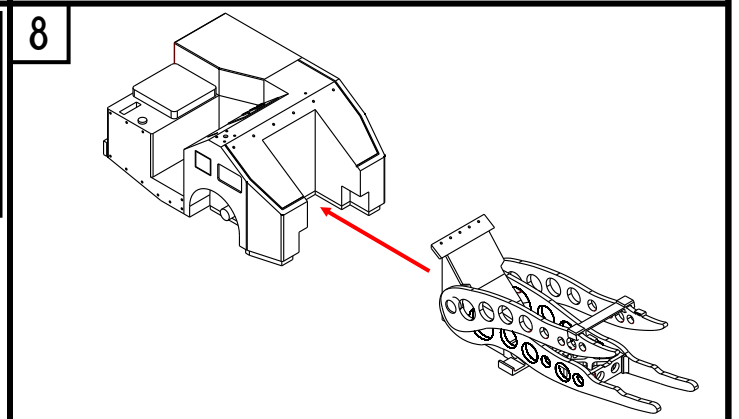

RESIN PARTS

120132

15

ADD PRESSURE FEED LINES

PAINTING & DECALS PLACEMENT

USAF VIETNAM ERA: **1** OVERALL YELLOW FS13538 **2** NATURAL METAL **3** LIGHT GRAY