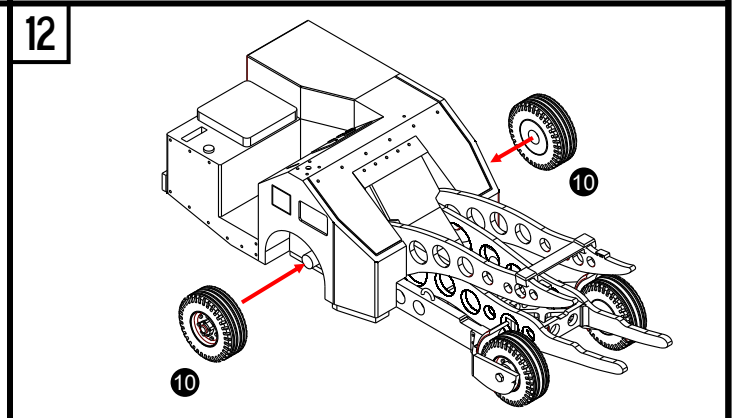

RESIN PARTS

120132

15

ADD PRESSURE FEED LINES

PAINTING & DECALS PLACEMENT

USAF VIETNAM ERA: **1** OVERALL YELLOW FS13538 **2** NATURAL METAL **3** LIGHT GRAY