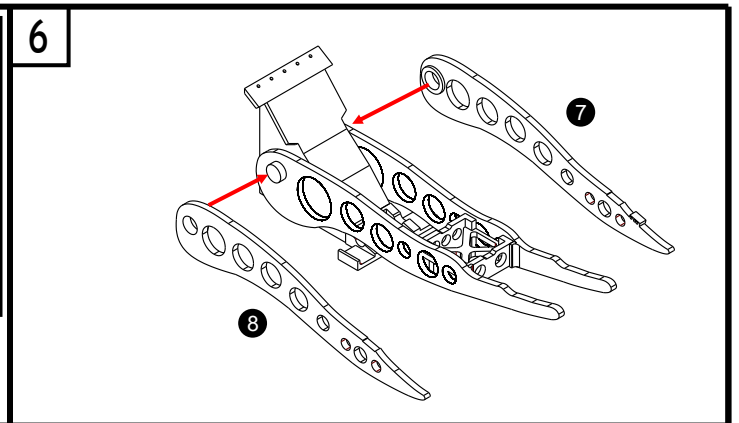

RESIN PARTS

120132

15

ADD PRESSURE FEED LINES

PAINTING & DECALS PLACEMENT

USAF VIETNAM ERA: **1** OVERALL YELLOW FS13538 **2** NATURAL METAL **3** LIGHT GRAY