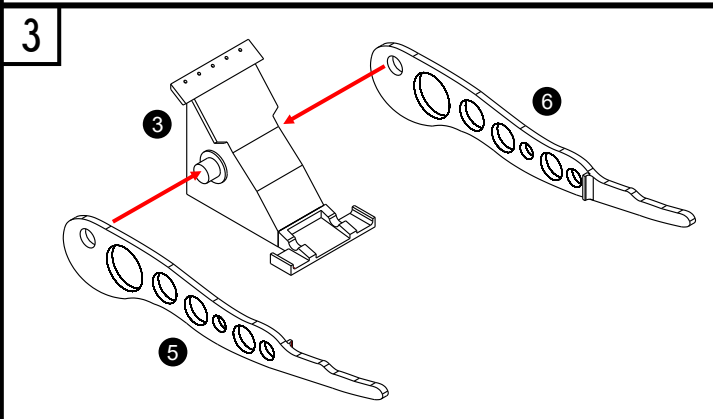

RESIN PARTS

120132

15

ADD PRESSURE FEED LINES

PAINTING & DECALS PLACEMENT

USAF VIETNAM ERA: **1** OVERALL YELLOW FS13538 **2** NATURAL METAL **3** LIGHT GRAY