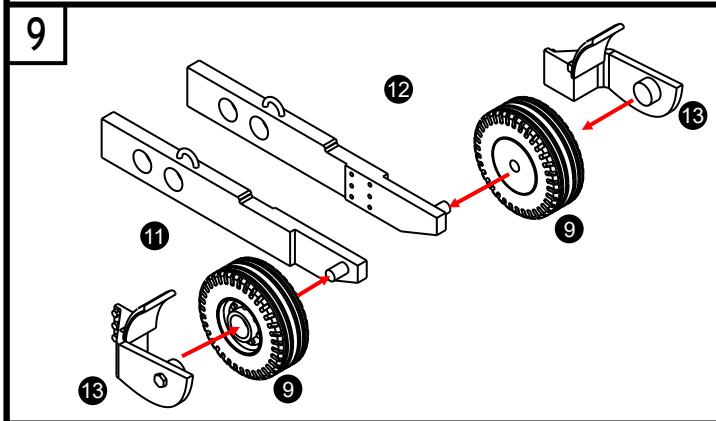

RESIN PARTS

120132

15

ADD PRESSURE FEED LINES

PAINTING & DECALS PLACEMENT

USAF VIETNAM ERA: **1** OVERALL YELLOW FS13538 **2** NATURAL METAL **3** LIGHT GRAY