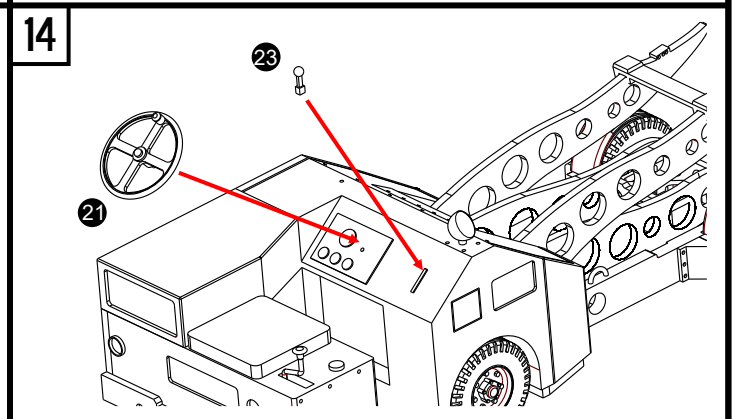

RESIN PARTS

120132

15

ADD PRESSURE FEED LINES

PAINTING & DECALS PLACEMENT

USAF VIETNAM ERA: **1** OVERALL YELLOW FS13538 **2** NATURAL METAL **3** LIGHT GRAY