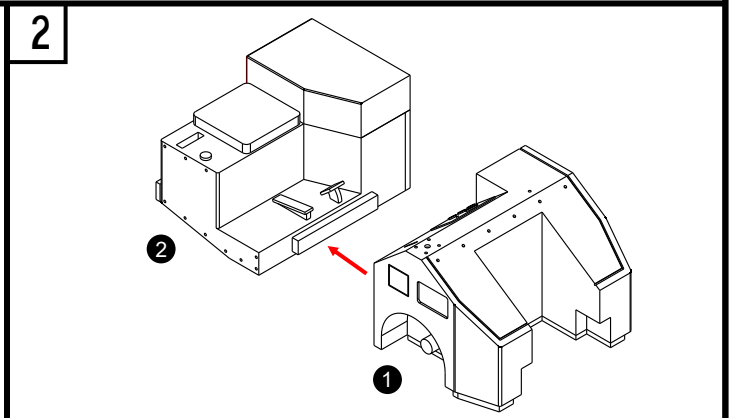

RESIN PARTS

120132

15

ADD PRESSURE FEED LINES

PAINTING & DECALS PLACEMENT

USAF VIETNAM ERA: **1** OVERALL YELLOW FS13538 **2** NATURAL METAL **3** LIGHT GRAY