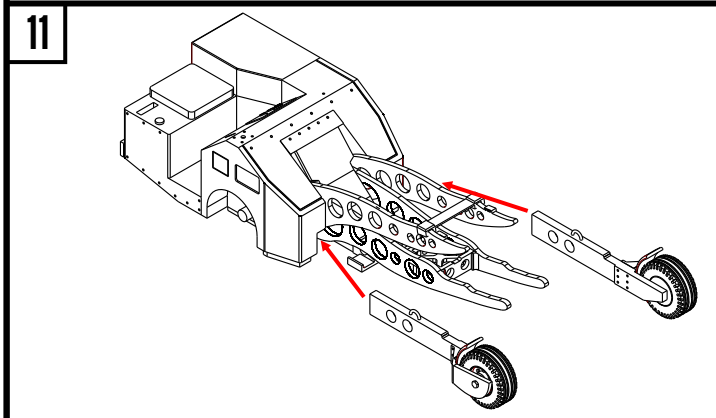

RESIN PARTS

120132

15

ADD PRESSURE FEED LINES

PAINTING & DECALS PLACEMENT

USAF VIETNAM ERA: **1** OVERALL YELLOW FS13538 **2** NATURAL METAL **3** LIGHT GRAY