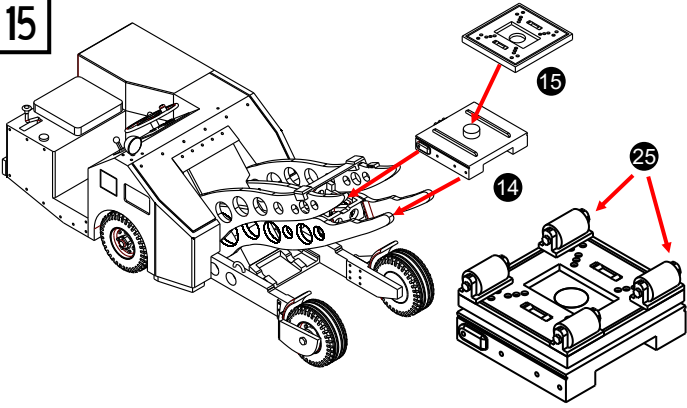

RESIN PARTS

120132

15

ADD PRESSURE FEED LINES

PAINTING & DECALS PLACEMENT

USAF VIETNAM ERA: **1** OVERALL YELLOW FS13538 **2** NATURAL METAL **3** LIGHT GRAY