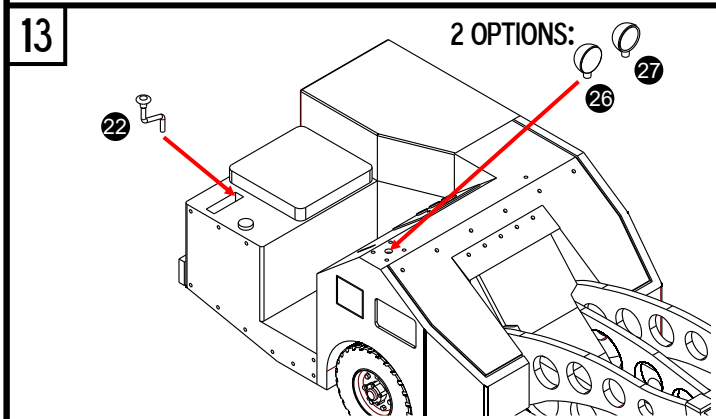

RESIN PARTS

120132

15

ADD PRESSURE FEED LINES

PAINTING & DECALS PLACEMENT

USAF VIETNAM ERA: **1** OVERALL YELLOW FS13538 **2** NATURAL METAL **3** LIGHT GRAY