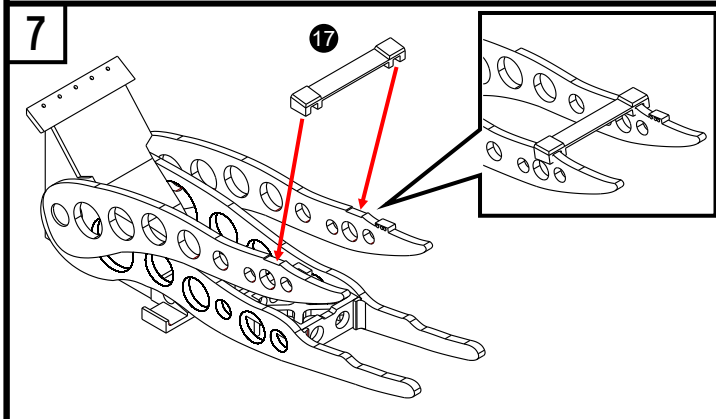

RESIN PARTS

120132

15

ADD PRESSURE FEED LINES

PAINTING & DECALS PLACEMENT

USAF VIETNAM ERA: **1** OVERALL YELLOW FS13538 **2** NATURAL METAL **3** LIGHT GRAY