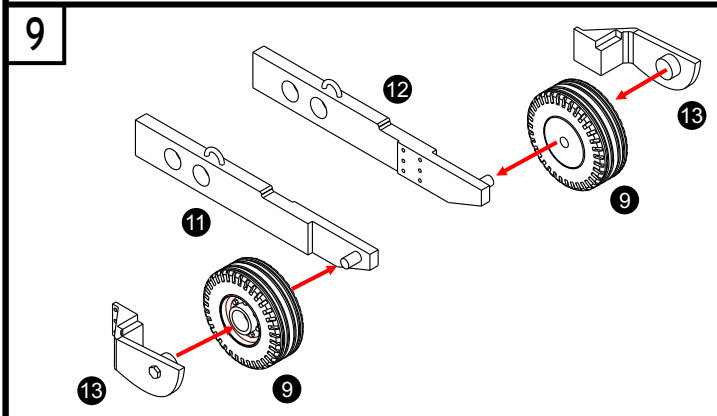

RESIN PARTS

120132

15

ADD PRESSURE
FEED LINES

PAINTING & DECALS PLACEMENT

USAF VIETNAM ERA: **1** OVERALL YELLOW FS13538 **2** NATURAL METAL **3** LIGHT GRAY