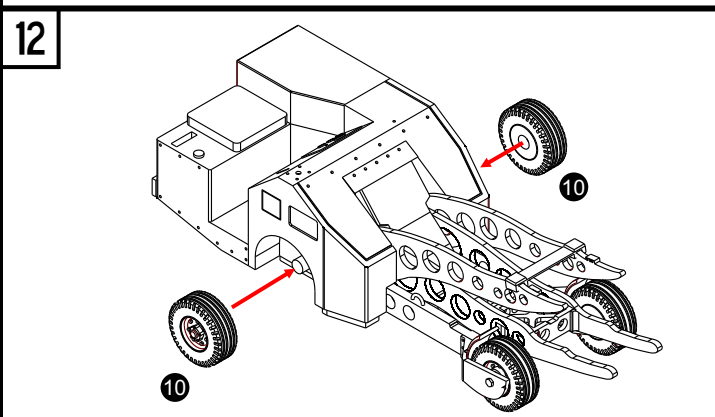

RESIN PARTS

120132

15

ADD PRESSURE
FEED LINES

PAINTING & DECALS PLACEMENT

USAF VIETNAM ERA: **1** OVERALL YELLOW FS13538 **2** NATURAL METAL **3** LIGHT GRAY