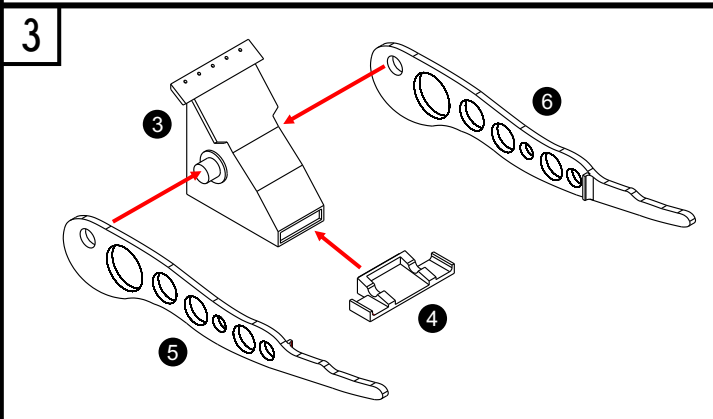

RESIN PARTS

120132

15

ADD PRESSURE
FEED LINES

PAINTING & DECALS PLACEMENT

USAF VIETNAM ERA: **1** OVERALL YELLOW FS13538 **2** NATURAL METAL **3** LIGHT GRAY