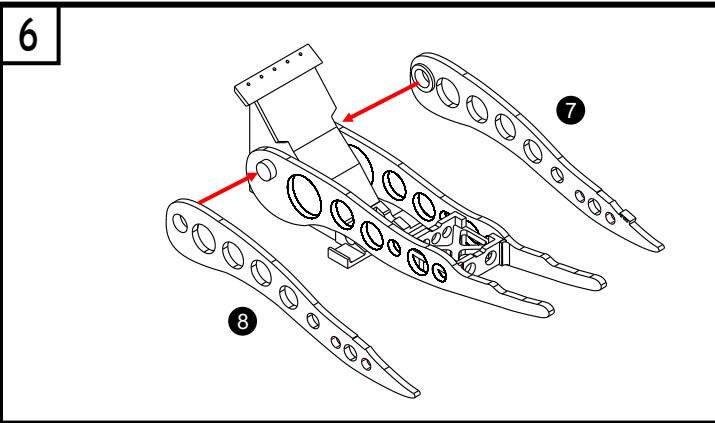

RESIN PARTS

120132

15

ADD PRESSURE
FEED LINES

PAINTING & DECALS PLACEMENT

USAF VIETNAM ERA: **1** OVERALL YELLOW FS13538 **2** NATURAL METAL **3** LIGHT GRAY