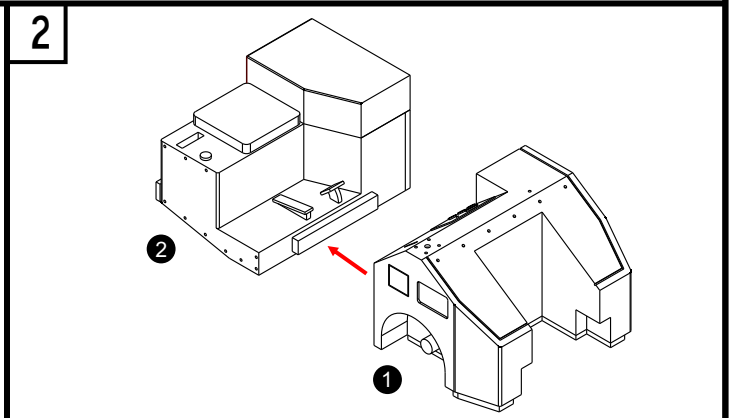

RESIN PARTS

120132

15

ADD PRESSURE
FEED LINES

PAINTING & DECALS PLACEMENT

USAF VIETNAM ERA: **1** OVERALL YELLOW FS13538 **2** NATURAL METAL **3** LIGHT GRAY