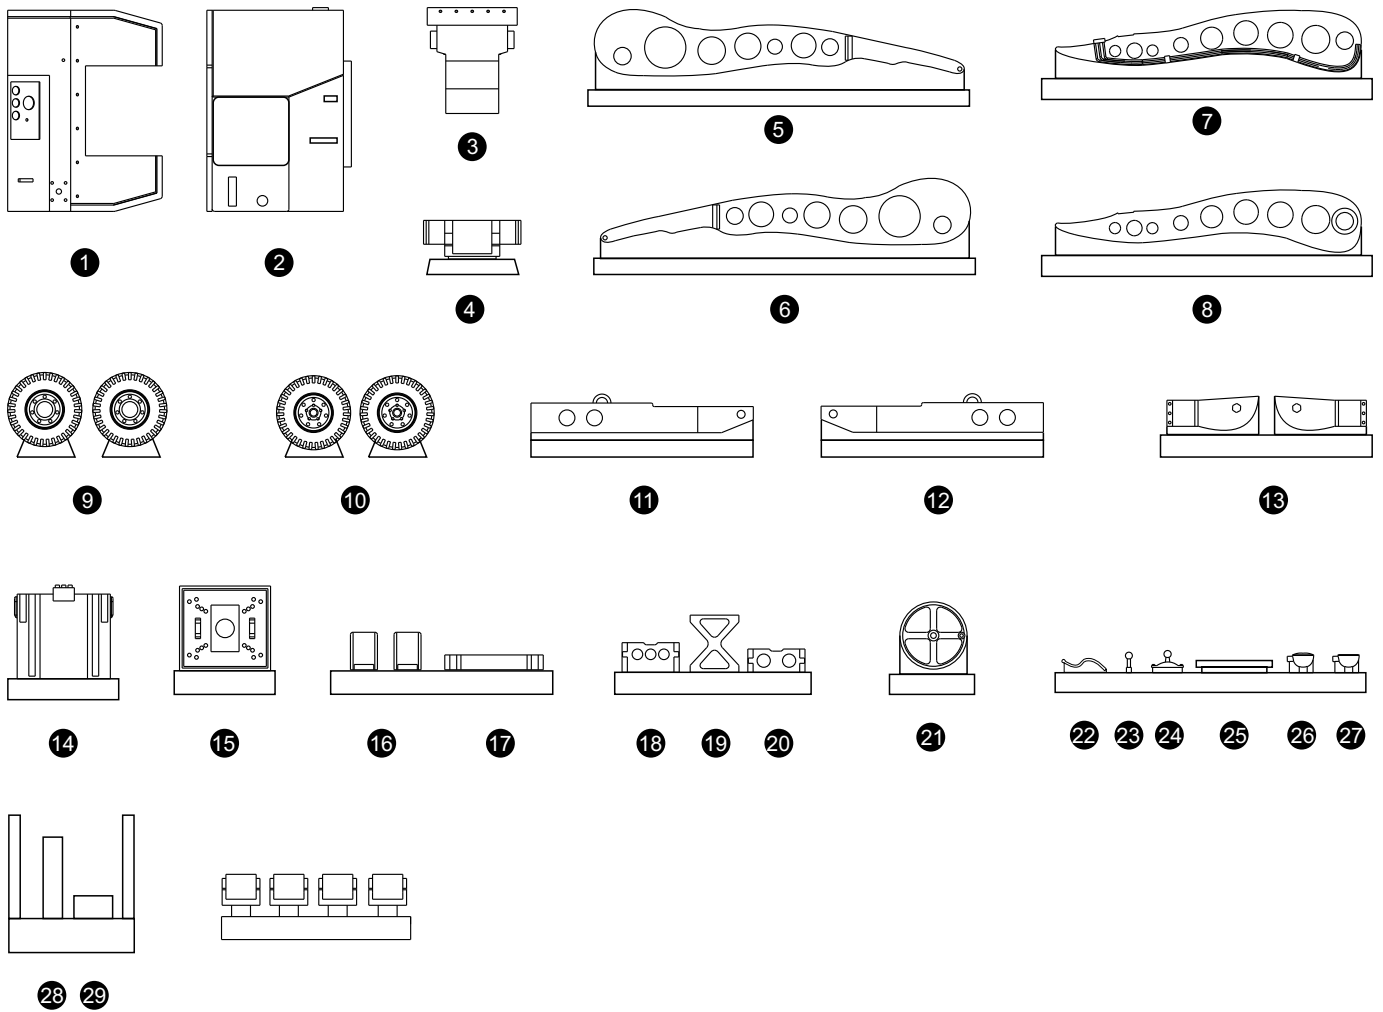

RESIN PARTS

120132

15

ADD PRESSURE
FEED LINES

PAINTING & DECALS PLACEMENT

USAF VIETNAM ERA: **1** OVERALL YELLOW FS13538 **2** NATURAL METAL **3** LIGHT GRAY