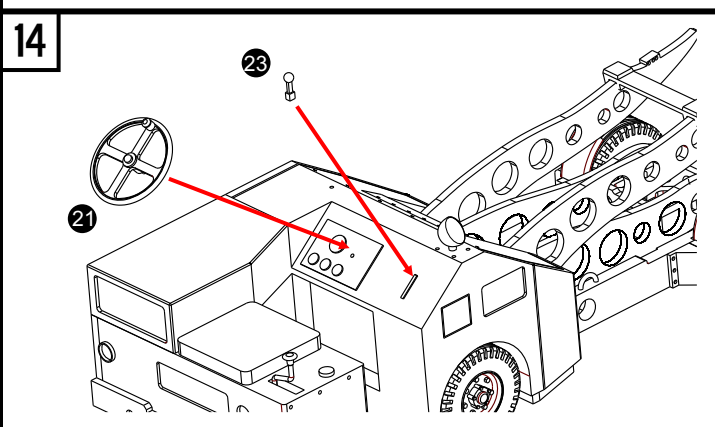

RESIN PARTS

120132

15

ADD PRESSURE
FEED LINES

PAINTING & DECALS PLACEMENT

USAF VIETNAM ERA: **1** OVERALL YELLOW FS13538 **2** NATURAL METAL **3** LIGHT GRAY