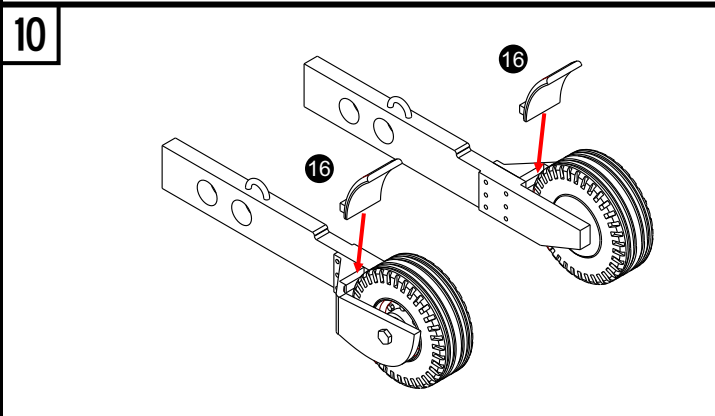

RESIN PARTS

120132

15

ADD PRESSURE
FEED LINES

PAINTING & DECALS PLACEMENT

USAF VIETNAM ERA: **1** OVERALL YELLOW FS13538 **2** NATURAL METAL **3** LIGHT GRAY