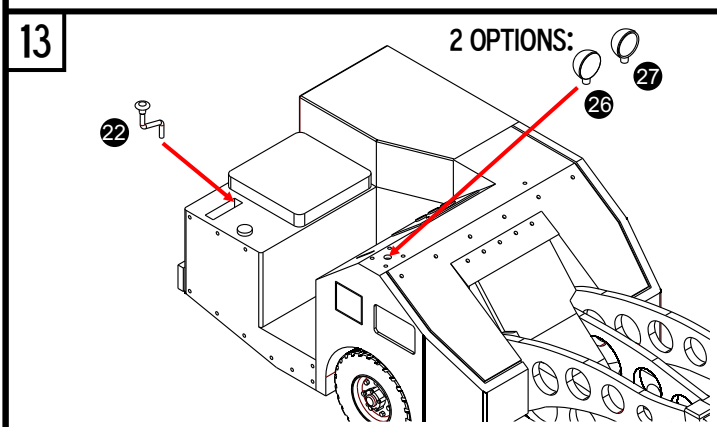

RESIN PARTS

120132

15

ADD PRESSURE
FEED LINES

PAINTING & DECALS PLACEMENT

USAF VIETNAM ERA: **1** OVERALL YELLOW FS13538 **2** NATURAL METAL **3** LIGHT GRAY