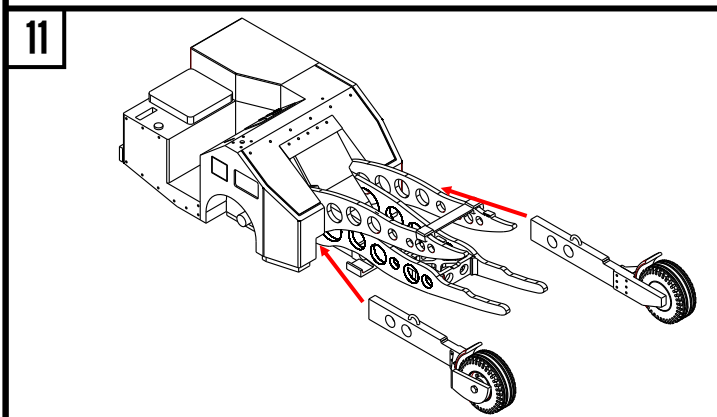

RESIN PARTS

120132

15

ADD PRESSURE
FEED LINES

PAINTING & DECALS PLACEMENT

USAF VIETNAM ERA: **1** OVERALL YELLOW FS13538 **2** NATURAL METAL **3** LIGHT GRAY