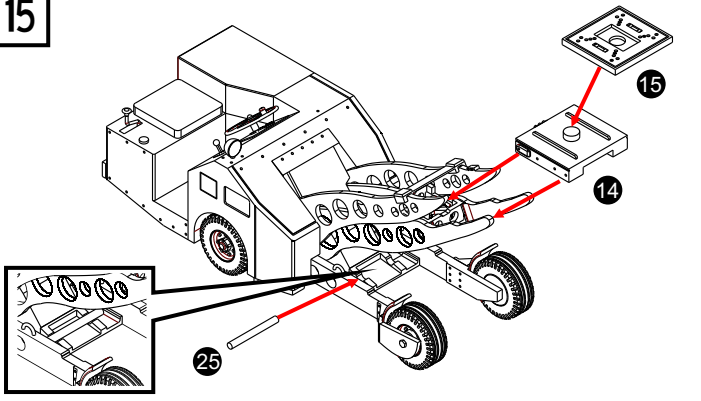

RESIN PARTS

120132

15

ADD PRESSURE
FEED LINES

PAINTING & DECALS PLACEMENT

USAF VIETNAM ERA: **1** OVERALL YELLOW FS13538 **2** NATURAL METAL **3** LIGHT GRAY