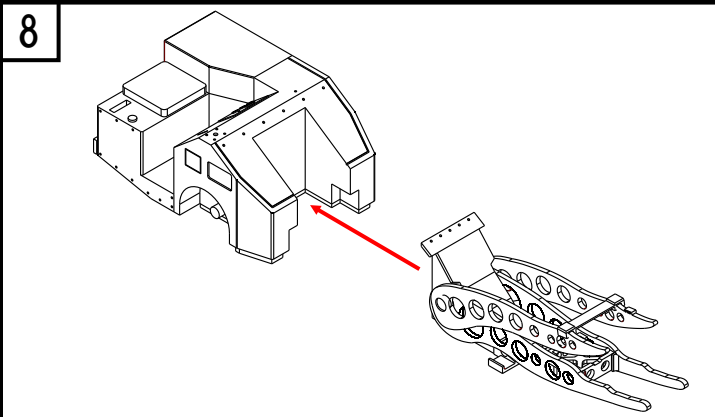

RESIN PARTS

120132

15

ADD PRESSURE
FEED LINES

PAINTING & DECALS PLACEMENT

USAF VIETNAM ERA: **1** OVERALL YELLOW FS13538 **2** NATURAL METAL **3** LIGHT GRAY