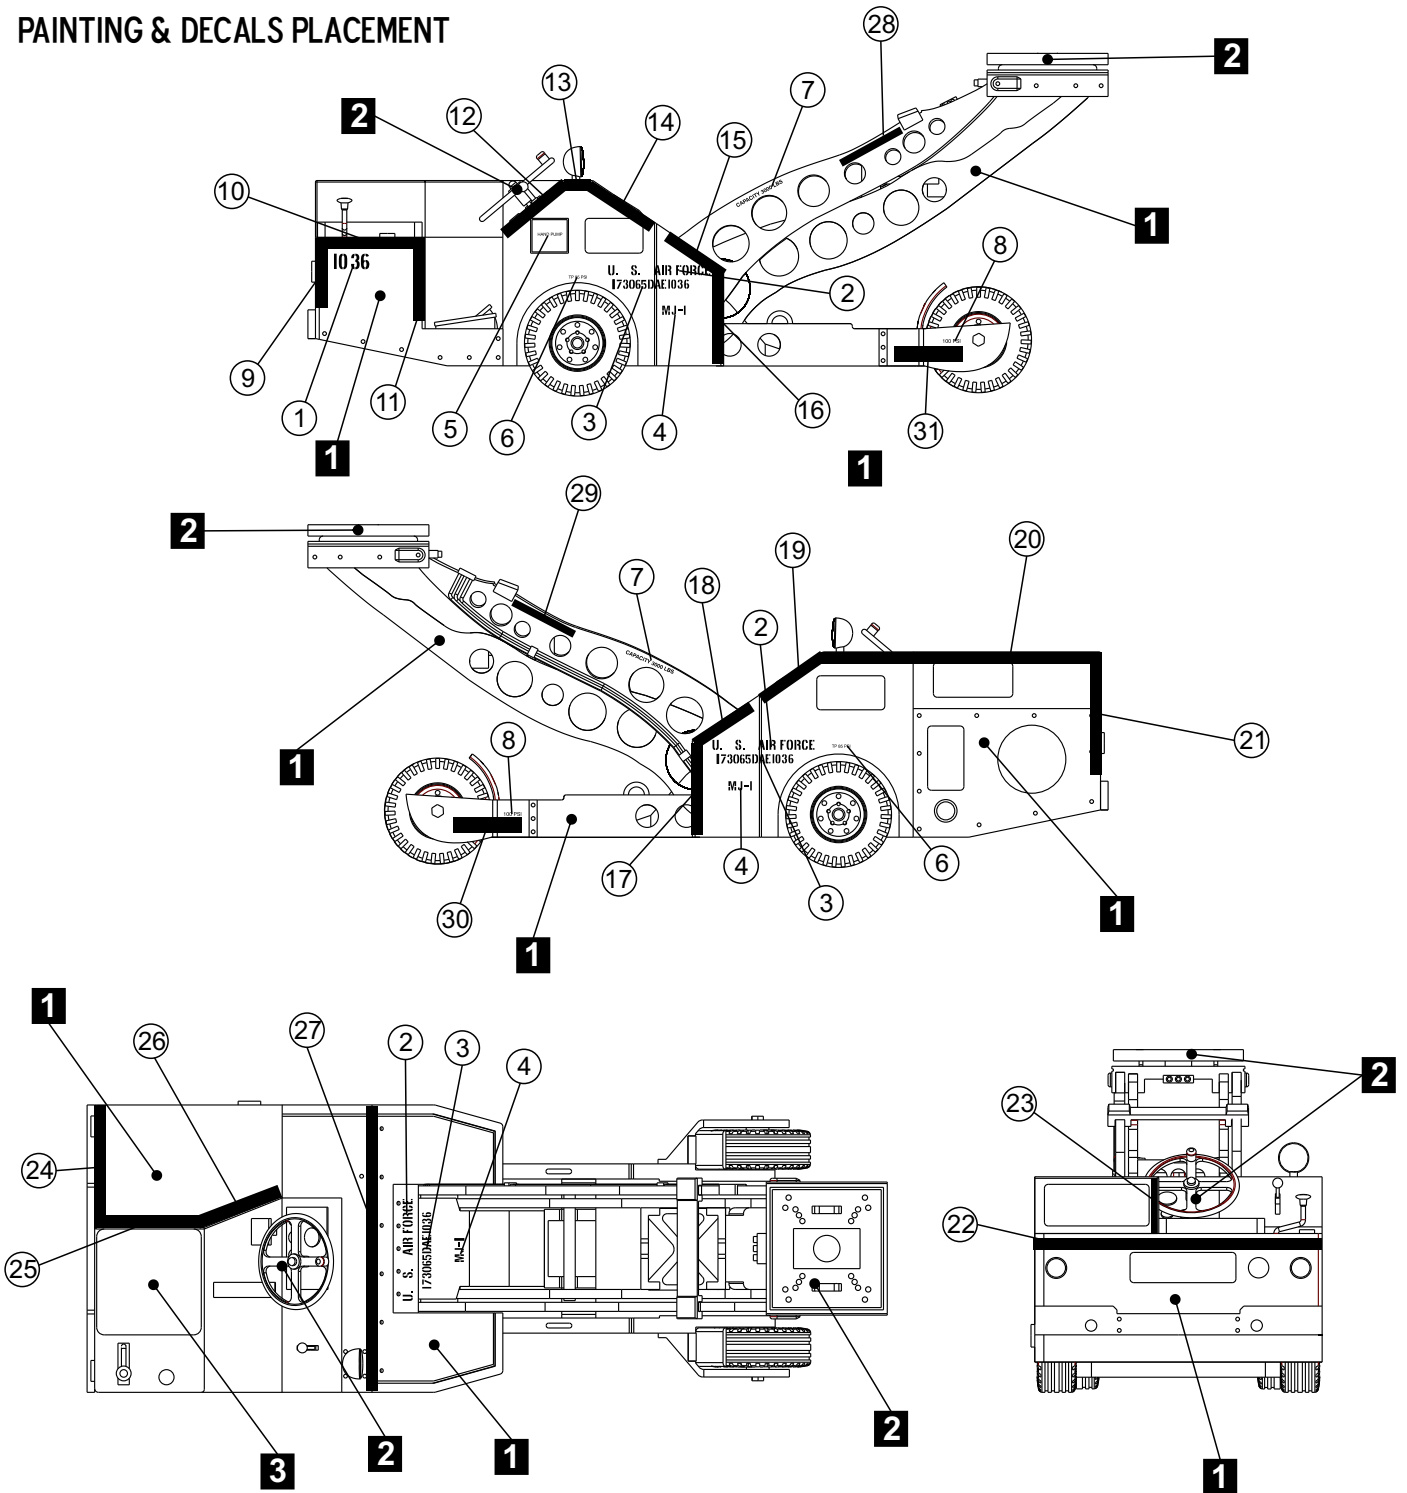

RESIN PARTS

120132

15

ADD PRESSURE
FEED LINES

PAINTING & DECALS PLACEMENT

USAF VIETNAM ERA: **1** OVERALL YELLOW FS13538 **2** NATURAL METAL **3** LIGHT GRAY