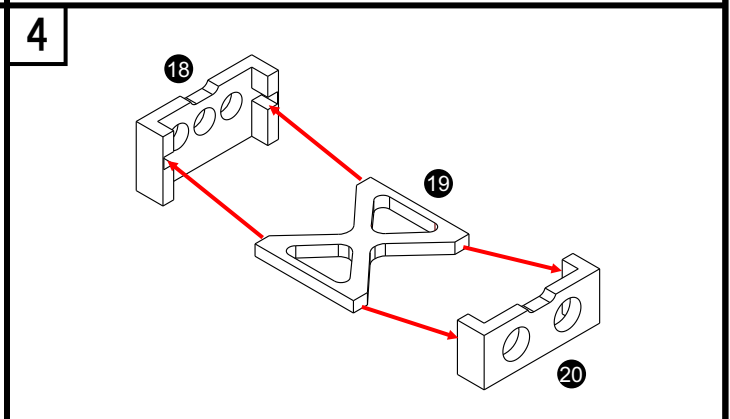

RESIN PARTS

120132

15

ADD PRESSURE
FEED LINES

PAINTING & DECALS PLACEMENT

USAF VIETNAM ERA: **1** OVERALL YELLOW FS13538 **2** NATURAL METAL **3** LIGHT GRAY