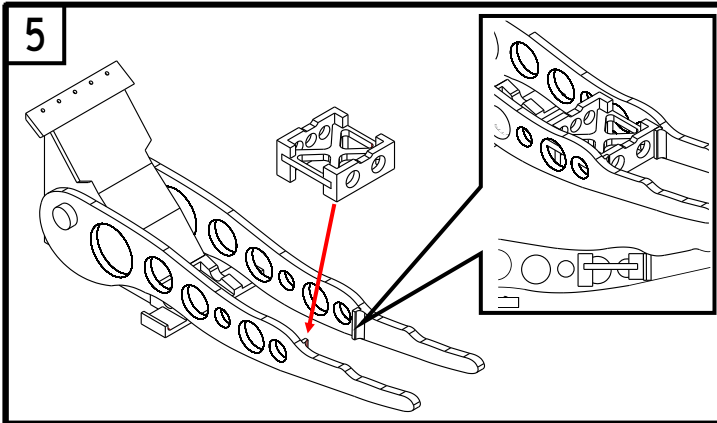

RESIN PARTS

120132

15

ADD PRESSURE
FEED LINES

PAINTING & DECALS PLACEMENT

USAF VIETNAM ERA: **1** OVERALL YELLOW FS13538 **2** NATURAL METAL **3** LIGHT GRAY