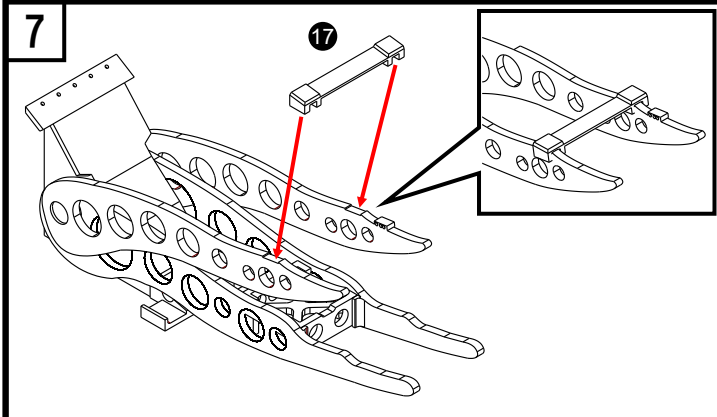

RESIN PARTS

120132

15

ADD PRESSURE
FEED LINES

PAINTING & DECALS PLACEMENT

USAF VIETNAM ERA: **1** OVERALL YELLOW FS13538 **2** NATURAL METAL **3** LIGHT GRAY