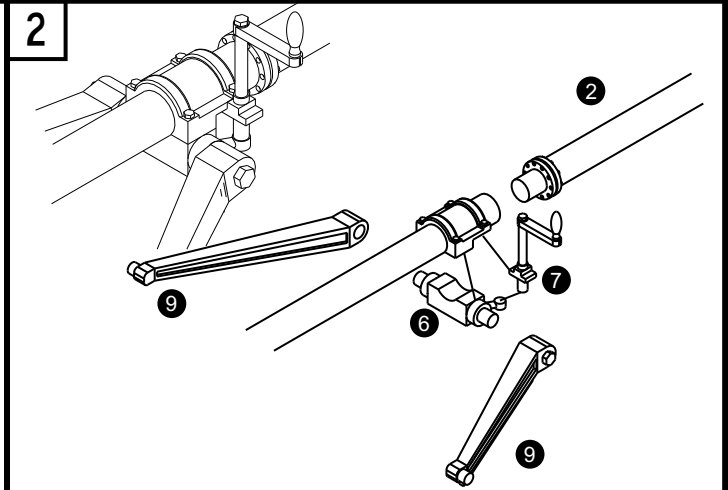

RESIN PARTS

191548

PAINT OVERALL: YELLOW FS13538 (GUNZE H34)  
OR GREEN FS 24052 (MID-'80S) EXCLUDING THE PARTS  
SPECIFIED IN THE INSTRUCTIONS. I RECOMMEND  
PAINTING ALL THE PARTS BEFORE ASSEMBLY