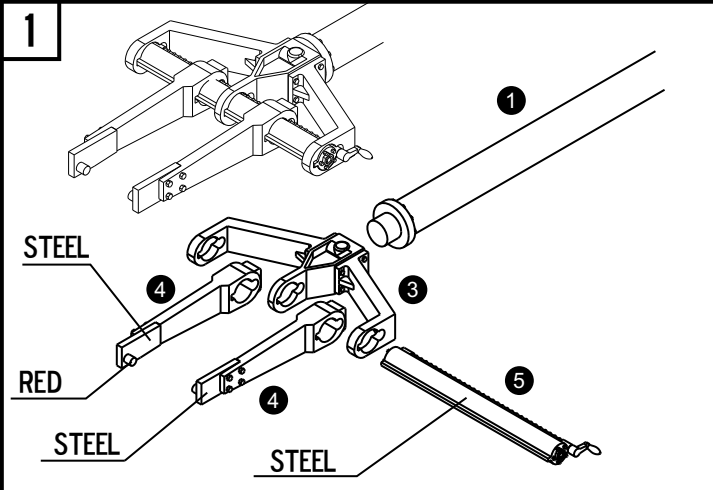

RESIN PARTS

191548

PAINT OVERALL: YELLOW FS13538 (GUNZE H34)  
OR GREEN FS 24052 (MID-'80S) EXCLUDING THE PARTS  
SPECIFIED IN THE INSTRUCTIONS. I RECOMMEND  
PAINTING ALL THE PARTS BEFORE ASSEMBLY