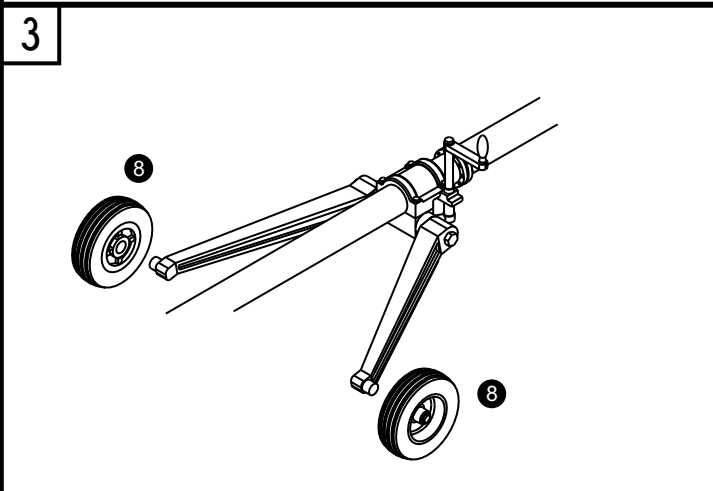

RESIN PARTS

191548

PAINT OVERALL: YELLOW FS13538 (GUNZE H34)  
OR GREEN FS 24052 (MID-'80S) EXCLUDING THE PARTS  
SPECIFIED IN THE INSTRUCTIONS. I RECOMMEND  
PAINTING ALL THE PARTS BEFORE ASSEMBLY