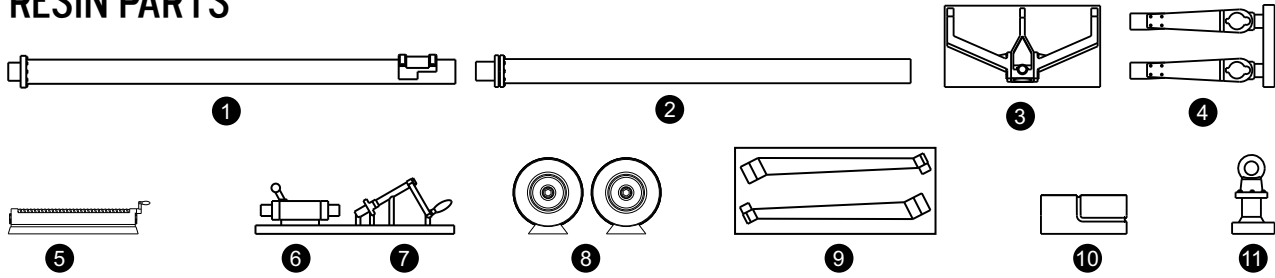

RESIN PARTS

191548

PAINT OVERALL: YELLOW FS13538 (GUNZE H34)  
OR GREEN FS 24052 (MID-'80S) EXCLUDING THE PARTS  
SPECIFIED IN THE INSTRUCTIONS. I RECOMMEND  
PAINTING ALL THE PARTS BEFORE ASSEMBLY