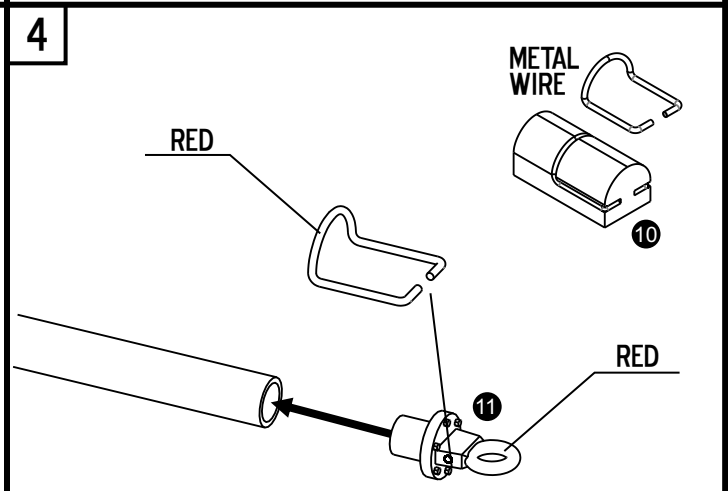

RESIN PARTS

191548

PAINT OVERALL: YELLOW FS13538 (GUNZE H34)  
OR GREEN FS 24052 (MID-'80S) EXCLUDING THE PARTS  
SPECIFIED IN THE INSTRUCTIONS. I RECOMMEND  
PAINTING ALL THE PARTS BEFORE ASSEMBLY