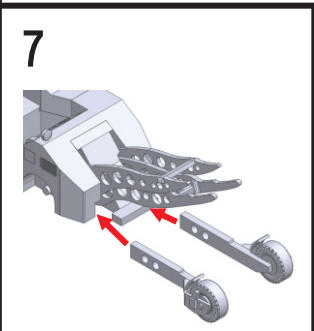

RESIN PARTS

120372

PAINTING & DECAL PLACEMENT

USAF MID 80' VERSION

- 1 GREEN FS24052
- 2 NATURAL METAL
- 3 LIGHT GRAY

USAF MODERN VERSION

- 1 GRAY FS26173
- 2 NATURAL METAL
- 3 MEDIUM GREEN