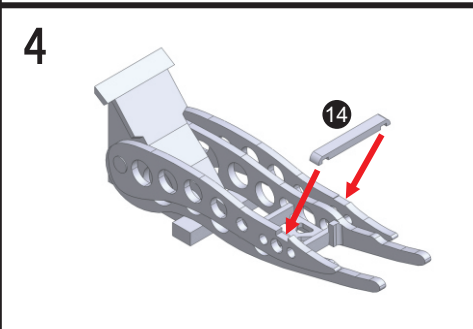

RESIN PARTS

120372

PAINTING & DECAL PLACEMENT

USAF MID 80' VERSION

- 1 GREEN FS24052
- 2 NATURAL METAL
- 3 LIGHT GRAY

USAF MODERN VERSION

- 1 GRAY FS26173
- 2 NATURAL METAL
- 3 MEDIUM GREEN