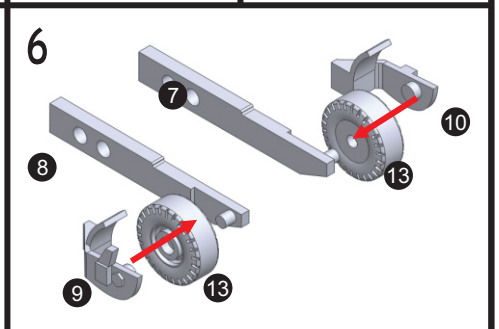

RESIN PARTS

120372

PAINTING & DECAL PLACEMENT

USAF MID 80' VERSION

- 1 GREEN FS24052
- 2 NATURAL METAL
- 3 LIGHT GRAY

USAF MODERN VERSION

- 1 GRAY FS26173
- 2 NATURAL METAL
- 3 MEDIUM GREEN