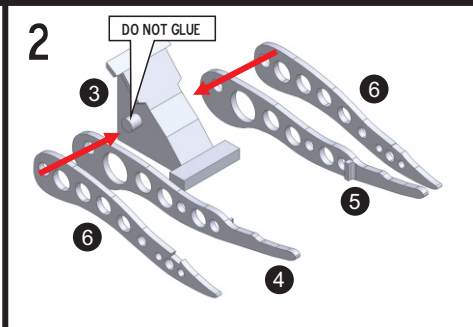

RESIN PARTS

120372

PAINTING & DECAL PLACEMENT

USAF MID 80' VERSION

- 1 GREEN FS24052
- 2 NATURAL METAL
- 3 LIGHT GRAY

USAF MODERN VERSION

- 1 GRAY FS26173
- 2 NATURAL METAL
- 3 MEDIUM GREEN