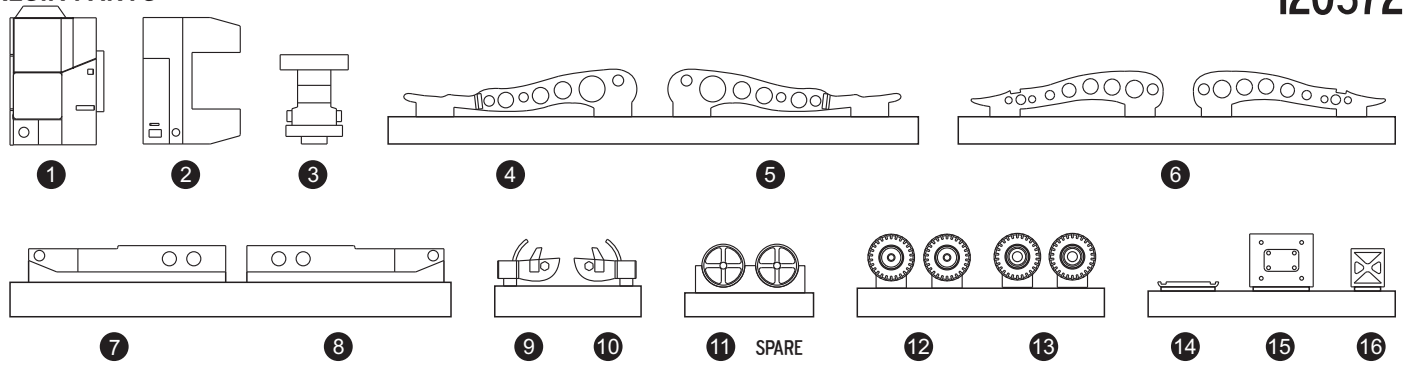

RESIN PARTS

120372

PAINTING & DECAL PLACEMENT

USAF MID 80' VERSION

- 1 GREEN FS24052
- 2 NATURAL METAL
- 3 LIGHT GRAY

USAF MODERN VERSION

- 1 GRAY FS26173
- 2 NATURAL METAL
- 3 MEDIUM GREEN