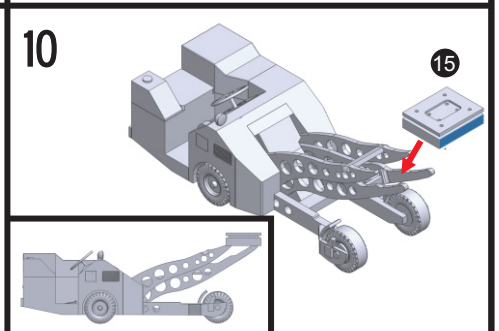

RESIN PARTS

120372

PAINTING & DECAL PLACEMENT

USAF MID 80' VERSION

- 1 GREEN FS24052
- 2 NATURAL METAL
- 3 LIGHT GRAY

USAF MODERN VERSION

- 1 GRAY FS26173
- 2 NATURAL METAL
- 3 MEDIUM GREEN