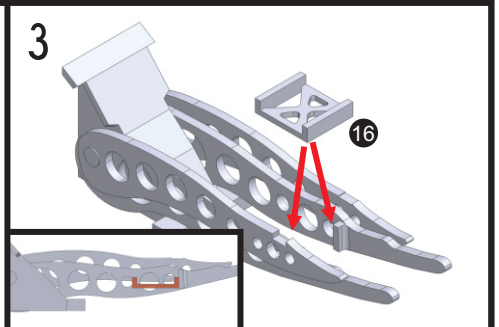

RESIN PARTS

120372

PAINTING & DECAL PLACEMENT

USAF MID 80' VERSION

- 1 GREEN FS24052
- 2 NATURAL METAL
- 3 LIGHT GRAY

USAF MODERN VERSION

- 1 GRAY FS26173
- 2 NATURAL METAL
- 3 MEDIUM GREEN