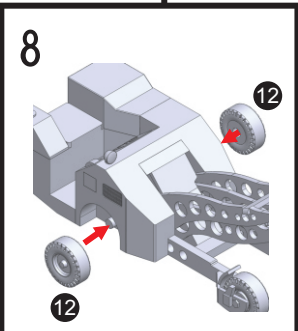

RESIN PARTS

120372

PAINTING & DECAL PLACEMENT

USAF MID 80' VERSION

- 1 GREEN FS24052
- 2 NATURAL METAL
- 3 LIGHT GRAY

USAF MODERN VERSION

- 1 GRAY FS26173
- 2 NATURAL METAL
- 3 MEDIUM GREEN