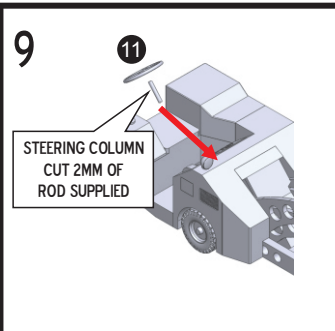

RESIN PARTS

120372

PAINTING & DECAL PLACEMENT

USAF MID 80' VERSION

- 1 GREEN FS24052
- 2 NATURAL METAL
- 3 LIGHT GRAY

USAF MODERN VERSION

- 1 GRAY FS26173
- 2 NATURAL METAL
- 3 MEDIUM GREEN