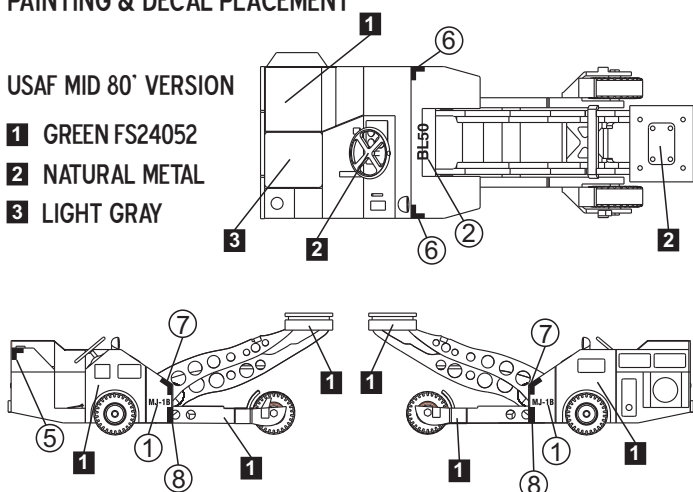

RESIN PARTS

120372

PAINTING & DECAL PLACEMENT

USAF MID 80' VERSION

- 1 GREEN FS24052
- 2 NATURAL METAL
- 3 LIGHT GRAY

USAF MODERN VERSION

- 1 GRAY FS26173
- 2 NATURAL METAL
- 3 MEDIUM GREEN