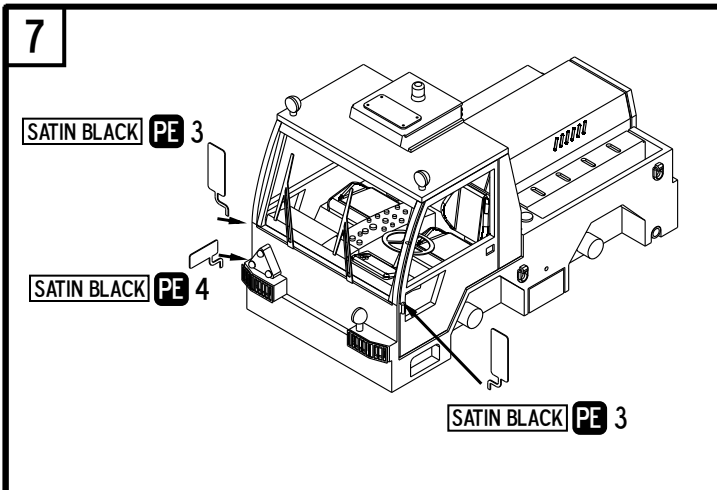

RESIN PARTS

181248

DECALS PLACEMENT

PAINTING:
 RAF & RN OVERALL YELLOW (HUMBROL 99)
 OTHERS NATO AF GREEN