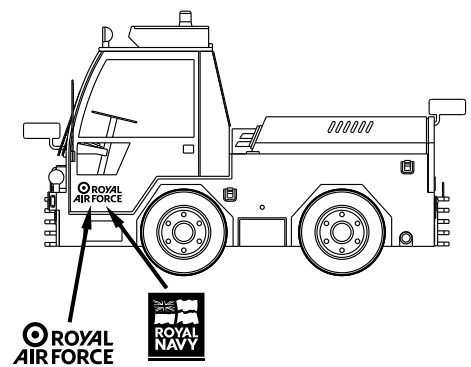

RESIN PARTS

181248

DECALS PLACEMENT

PAINTING:
 RAF & RN OVERALL YELLOW (HUMBROL 99)
 OTHERS NATO AF GREEN