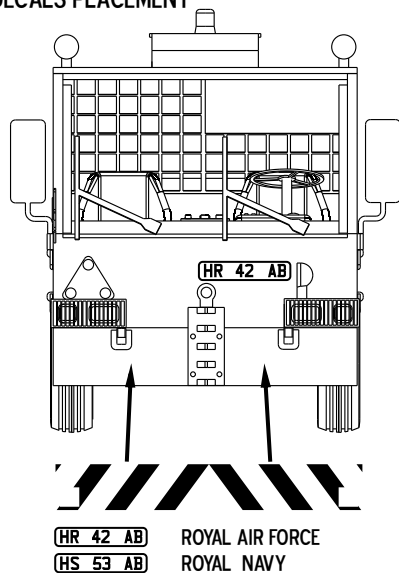

RESIN PARTS

181248

DECALS PLACEMENT

PAINTING:
 RAF & RN OVERALL YELLOW (HUMBROL 99)
 OTHERS NATO AF GREEN