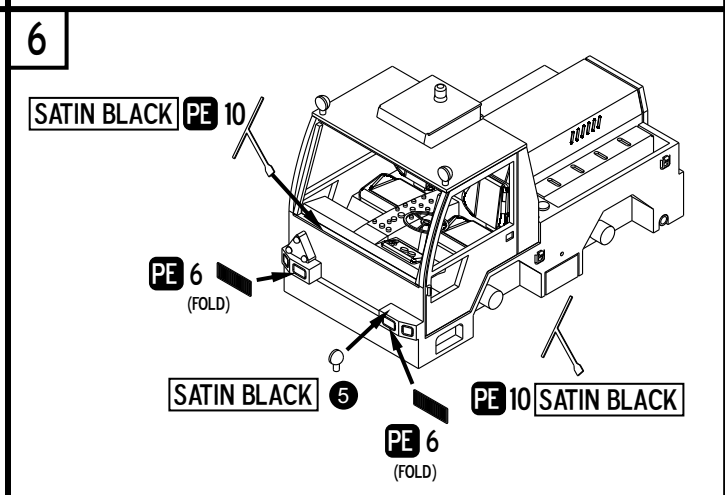

RESIN PARTS

181248

DECALS PLACEMENT

PAINTING:
 RAF & RN OVERALL YELLOW (HUMBROL 99)
 OTHERS NATO AF GREEN