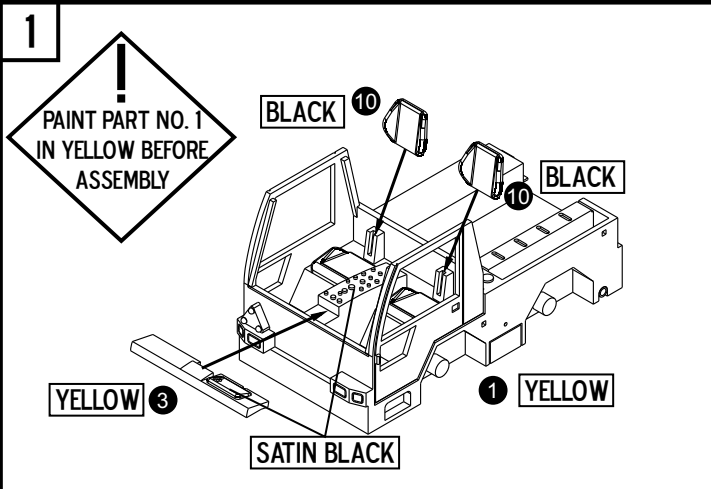

RESIN PARTS

181248

DECALS PLACEMENT

PAINTING:
 RAF & RN OVERALL YELLOW (HUMBROL 99)
 OTHERS NATO AF GREEN