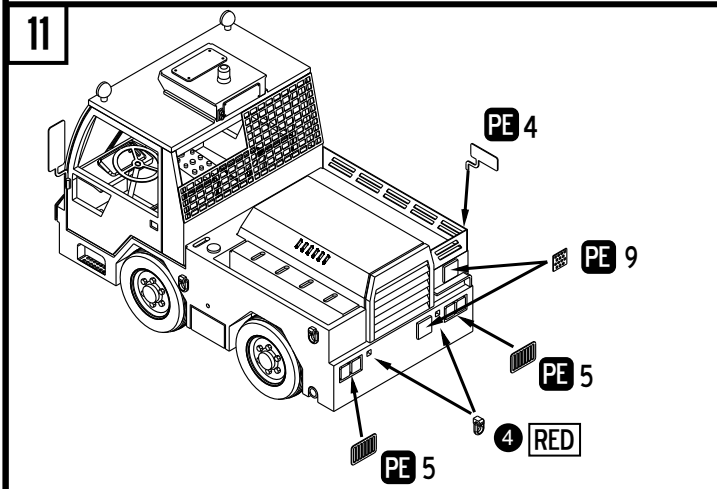

RESIN PARTS

181248

DECALS PLACEMENT

PAINTING:
 RAF & RN OVERALL YELLOW (HUMBROL 99)
 OTHERS NATO AF GREEN