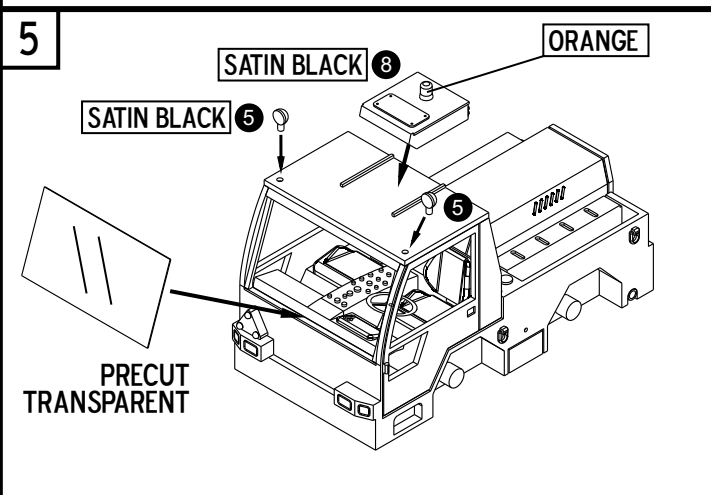

RESIN PARTS

181248

DECALS PLACEMENT

PAINTING:
 RAF & RN OVERALL YELLOW (HUMBROL 99)
 OTHERS NATO AF GREEN