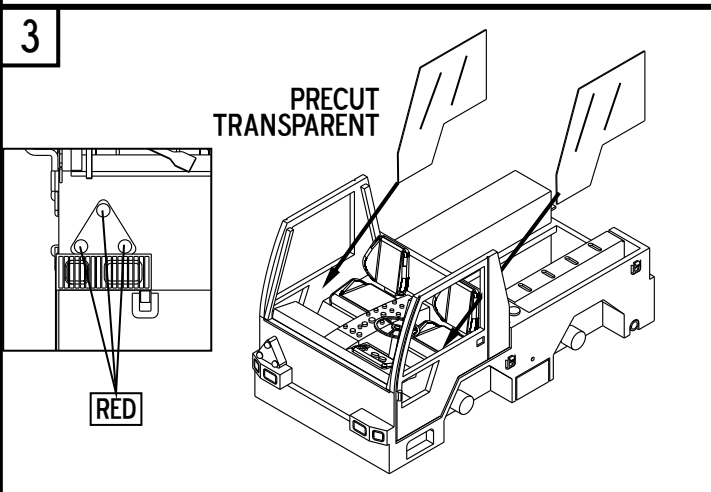

RESIN PARTS

181248

DECALS PLACEMENT

PAINTING:
 RAF & RN OVERALL YELLOW (HUMBROL 99)
 OTHERS NATO AF GREEN