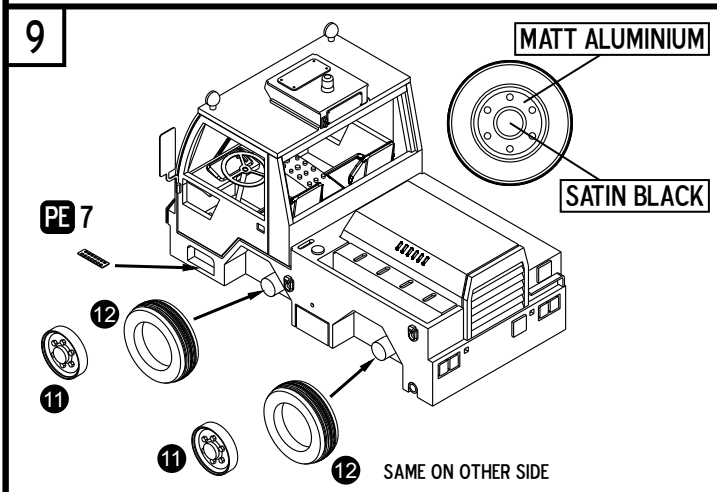

RESIN PARTS

181248

DECALS PLACEMENT

PAINTING:
 RAF & RN OVERALL YELLOW (HUMBROL 99)
 OTHERS NATO AF GREEN