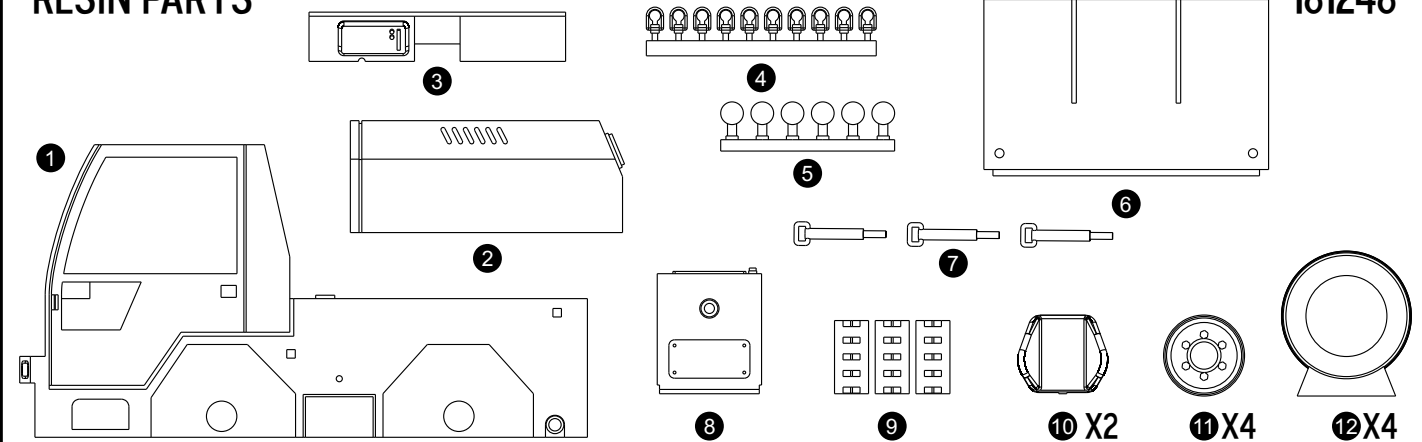

RESIN PARTS

181248

DECALS PLACEMENT

PAINTING:
 RAF & RN OVERALL YELLOW (HUMBROL 99)
 OTHERS NATO AF GREEN