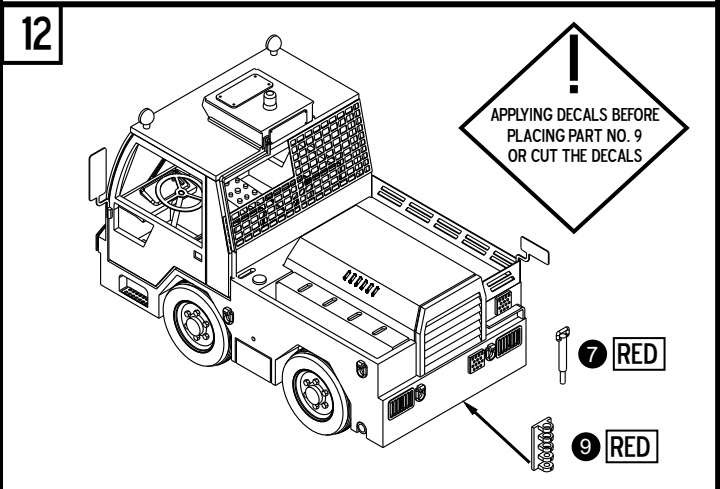

RESIN PARTS

181248

DECALS PLACEMENT

PAINTING:
 RAF & RN OVERALL YELLOW (HUMBROL 99)
 OTHERS NATO AF GREEN