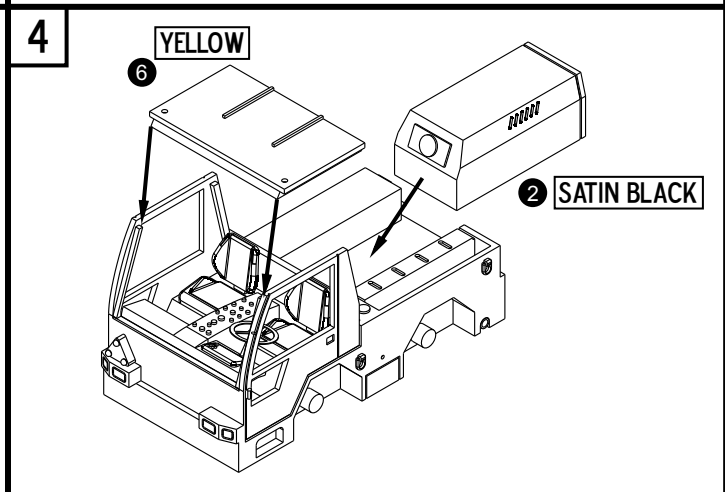

RESIN PARTS

181248

DECALS PLACEMENT

PAINTING:
 RAF & RN OVERALL YELLOW (HUMBROL 99)
 OTHERS NATO AF GREEN