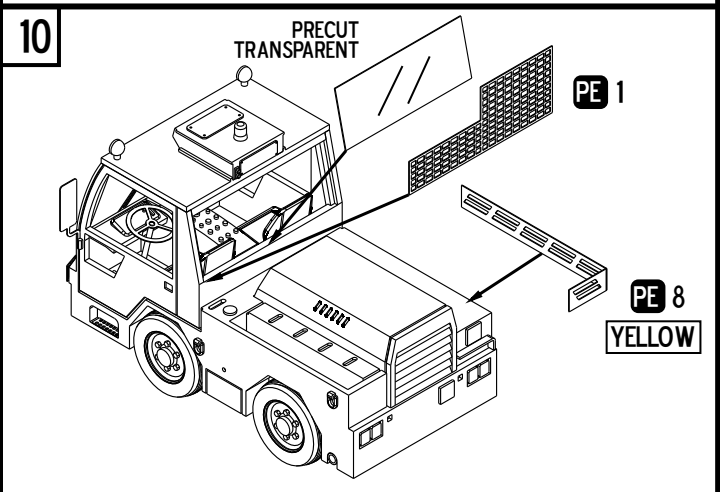

RESIN PARTS

181248

DECALS PLACEMENT

PAINTING:
 RAF & RN OVERALL YELLOW (HUMBROL 99)
 OTHERS NATO AF GREEN