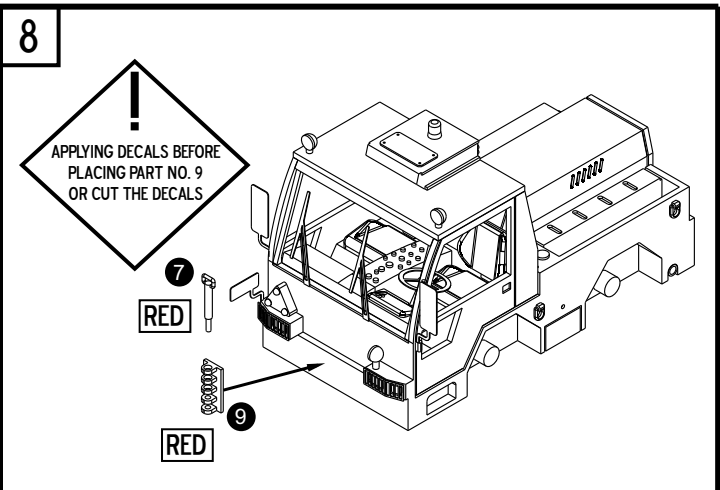

RESIN PARTS

181248

DECALS PLACEMENT

PAINTING:
 RAF & RN OVERALL YELLOW (HUMBROL 99)
 OTHERS NATO AF GREEN