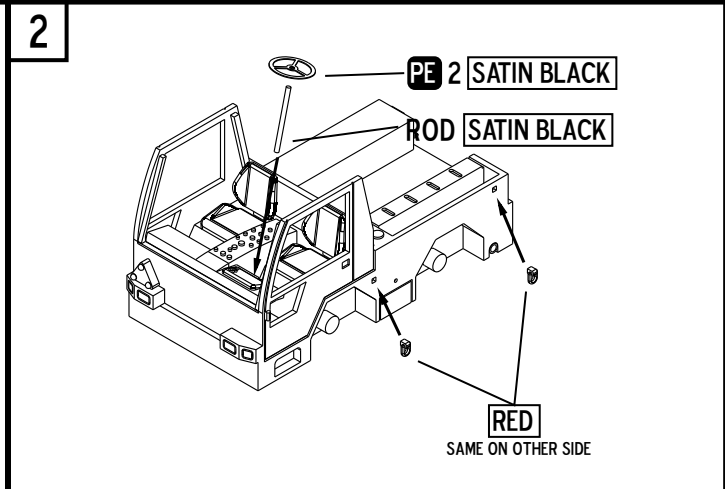

RESIN PARTS

181248

DECALS PLACEMENT

PAINTING:
 RAF & RN OVERALL YELLOW (HUMBROL 99)
 OTHERS NATO AF GREEN