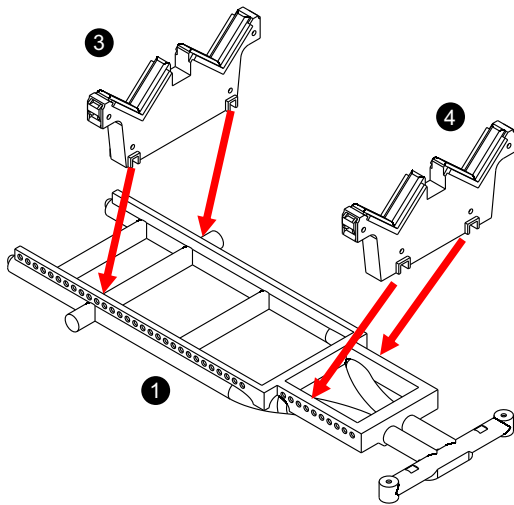

7

8

9

10

11

1

2

3

4

5

CART PAINTING & DECAL PLACEMENT

SAME ON THE OTHER SIDE

PAINT OVERALL GLOSSY WHITE. TYRES, PAD & HANDLES BLACK.

ORDNANCEMEN
CRASH AND SALVAGE CREWS
EXPLOSIVE ORDNANCE DISPOSAL (EOD)