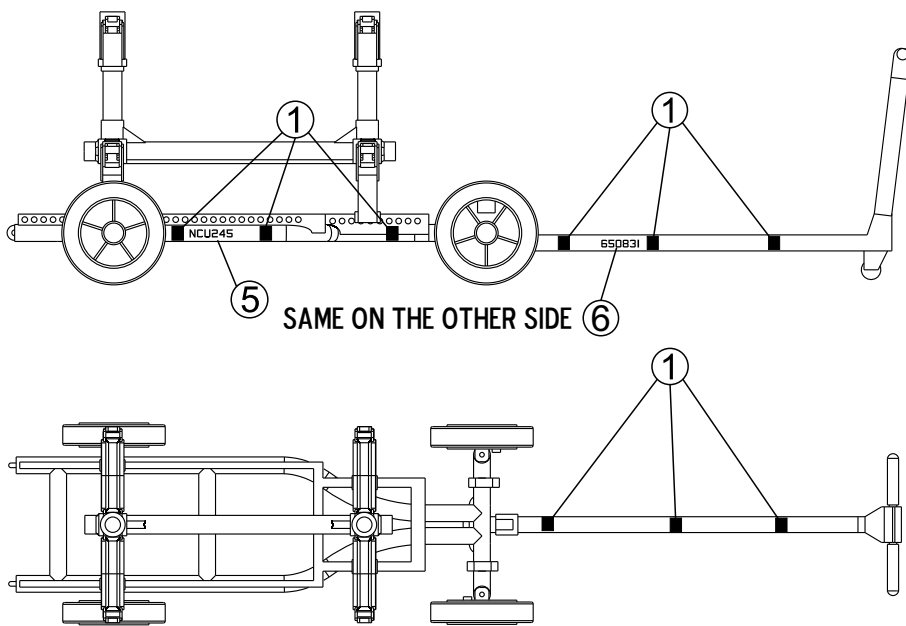

4

5

CART PAINTING & DECAL PLACEMENT

SAME ON THE OTHER SIDE

PAINT OVERALL GLOSSY WHITE. TYRES, PAD & HANDLES BLACK.

ORDNANCEMEN
CRASH AND SALVAGE CREWS
EXPLOSIVE ORDNANCE DISPOSAL (EOD)