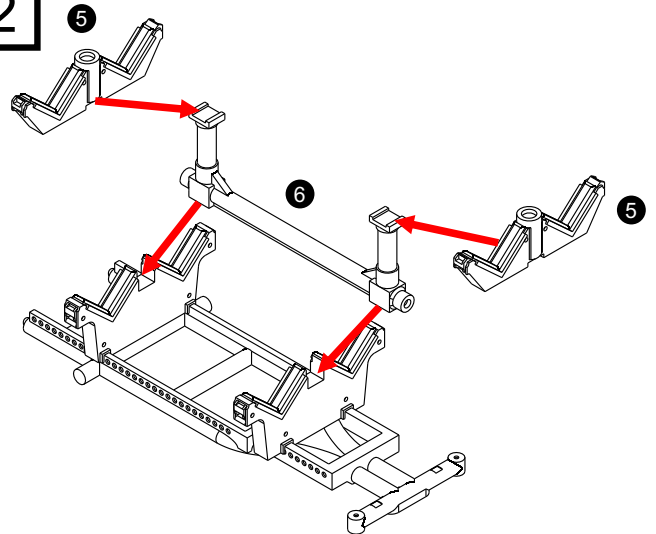

7

8

9

10

11

1

2

3

4

5

CART PAINTING & DECAL PLACEMENT

SAME ON THE OTHER SIDE

PAINT OVERALL GLOSSY WHITE. TYRES, PAD & HANDLES BLACK.

ORDNANCEMEN
CRASH AND SALVAGE CREWS
EXPLOSIVE ORDNANCE DISPOSAL (EOD)