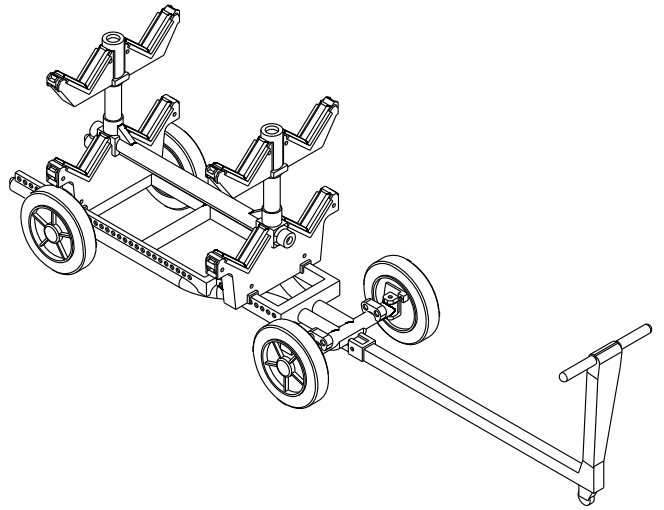

RESIN PARTS

175732

1

2

3

4

5

6

7

8

9

10

11

1

2

3

4

5

CART PAINTING & DECAL PLACEMENT

SAME ON THE OTHER SIDE

PAINT OVERALL GLOSSY WHITE. TYRES, PAD & HANDLES BLACK.

ORDNANCEMEN
CRASH AND SALVAGE CREWS
EXPLOSIVE ORDNANCE DISPOSAL (EOD)