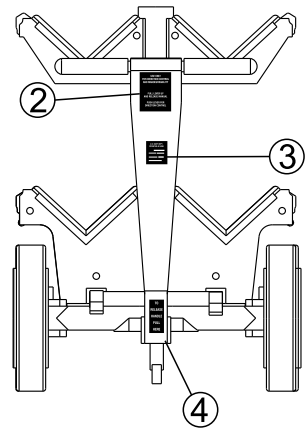

7

8

9

10

11

1

2

3

4

5

CART PAINTING & DECAL PLACEMENT

SAME ON THE OTHER SIDE

PAINT OVERALL GLOSSY WHITE. TYRES, PAD & HANDLES BLACK.

ORDNANCEMEN
CRASH AND SALVAGE CREWS
EXPLOSIVE ORDNANCE DISPOSAL (EOD)