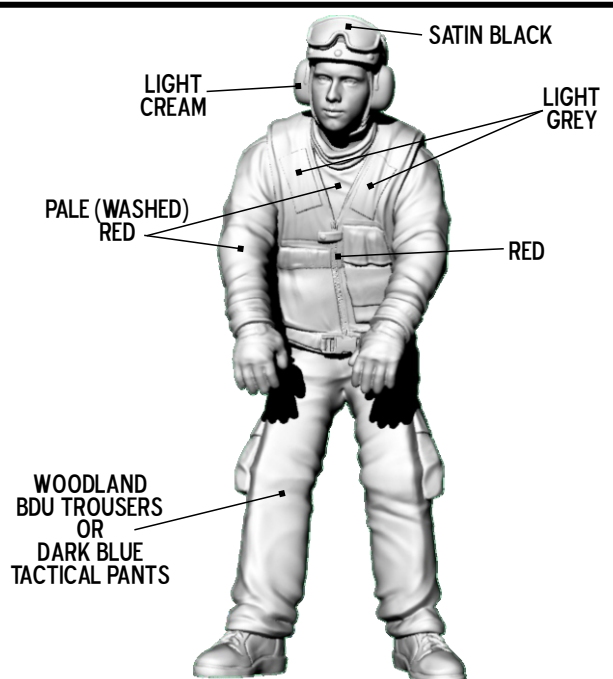

4

5

CART PAINTING & DECAL PLACEMENT

SAME ON THE OTHER SIDE

PAINT OVERALL GLOSSY WHITE. TYRES, PAD & HANDLES BLACK.

ORDNANCEMEN
CRASH AND SALVAGE CREWS
EXPLOSIVE ORDNANCE DISPOSAL (EOD)