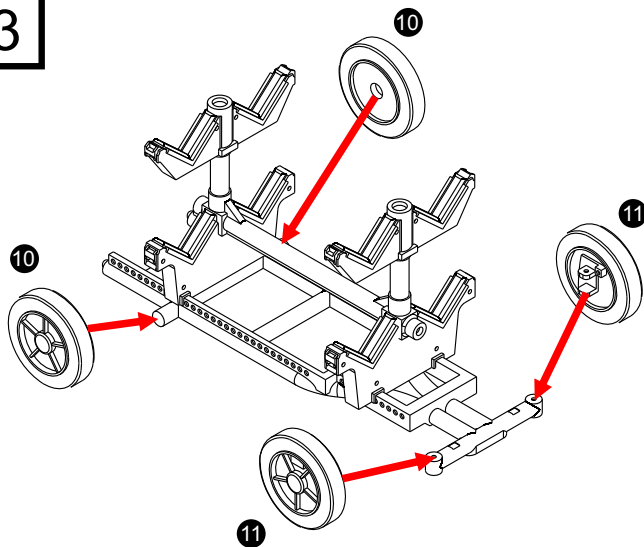

7

8

9

10

11

1

2

3

4

5

CART PAINTING & DECAL PLACEMENT

SAME ON THE OTHER SIDE

PAINT OVERALL GLOSSY WHITE. TYRES, PAD & HANDLES BLACK.

ORDNANCEMEN
CRASH AND SALVAGE CREWS
EXPLOSIVE ORDNANCE DISPOSAL (EOD)