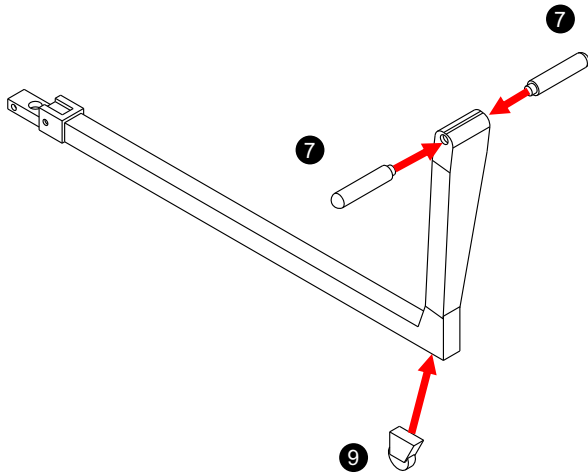

7

8

9

10

11

1

2

3

4

5

CART PAINTING & DECAL PLACEMENT

SAME ON THE OTHER SIDE

PAINT OVERALL GLOSSY WHITE. TYRES, PAD & HANDLES BLACK.

ORDNANCEMEN
CRASH AND SALVAGE CREWS
EXPLOSIVE ORDNANCE DISPOSAL (EOD)