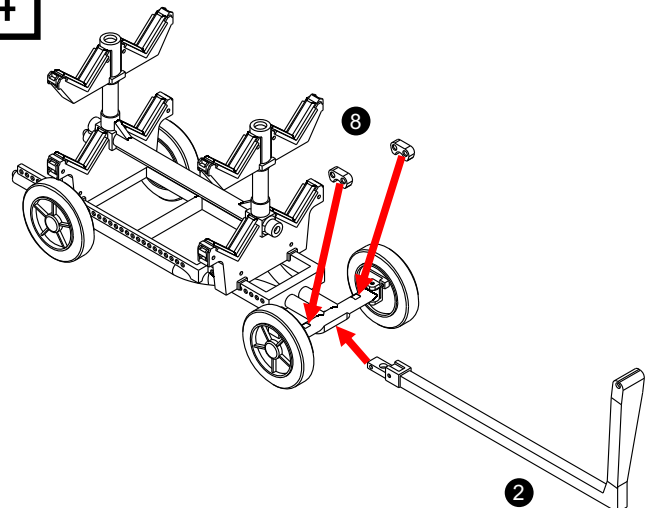

4

5

CART PAINTING & DECAL PLACEMENT

SAME ON THE OTHER SIDE

PAINT OVERALL GLOSSY WHITE. TYRES, PAD & HANDLES BLACK.

ORDNANCEMEN
CRASH AND SALVAGE CREWS
EXPLOSIVE ORDNANCE DISPOSAL (EOD)