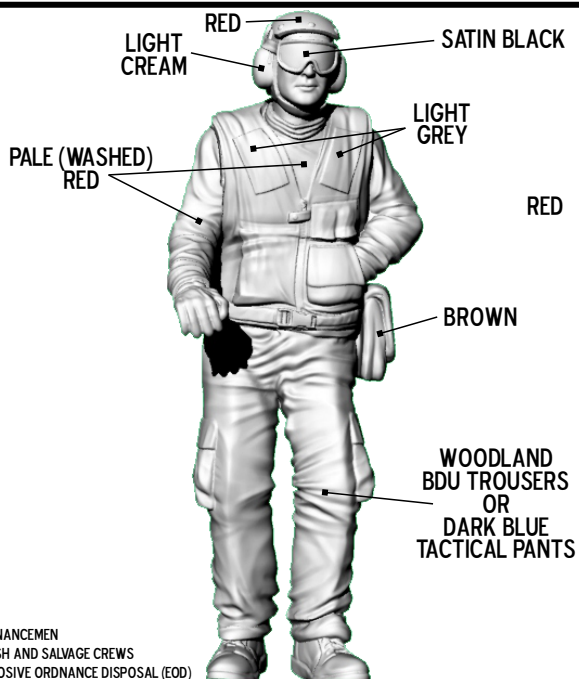

4

5

CART PAINTING & DECAL PLACEMENT

SAME ON THE OTHER SIDE

PAINT OVERALL GLOSSY WHITE. TYRES, PAD & HANDLES BLACK.

ORDNANCEMEN
CRASH AND SALVAGE CREWS
EXPLOSIVE ORDNANCE DISPOSAL (EOD)