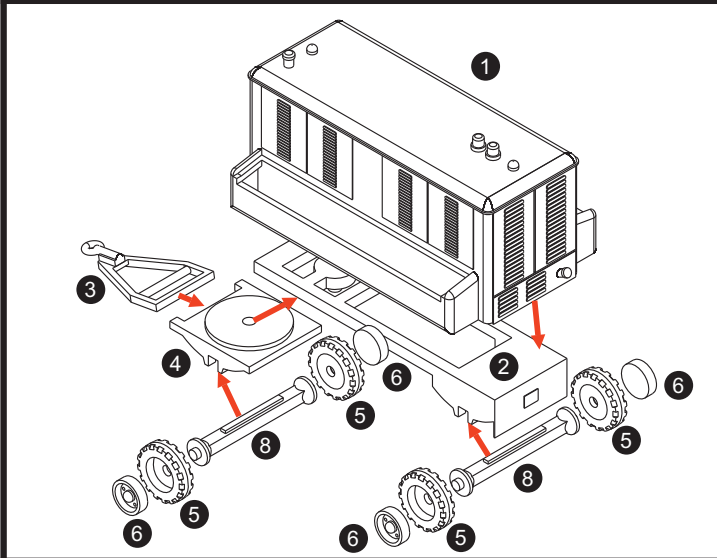

RESIN PARTS

GPU PAINT OVERALL YELLOW (EARLY) OR DARK GREEN (LATE)