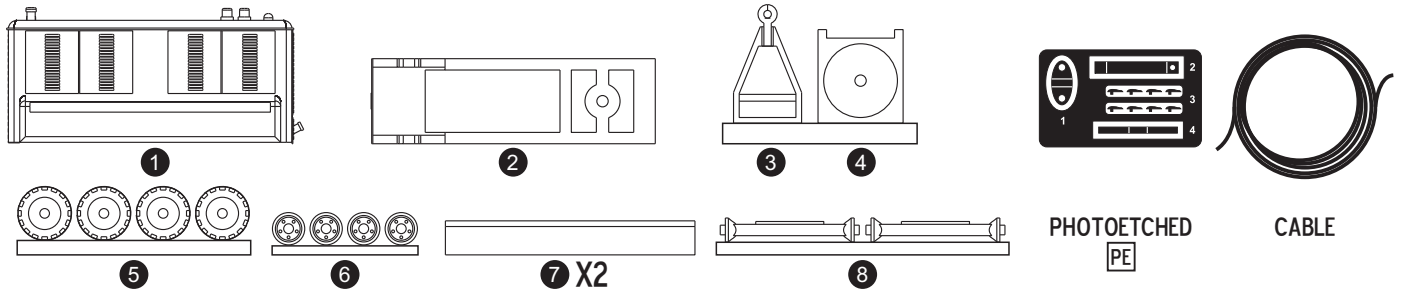

RESIN PARTS

GPU PAINT OVERALL YELLOW (EARLY) OR DARK GREEN (LATE)