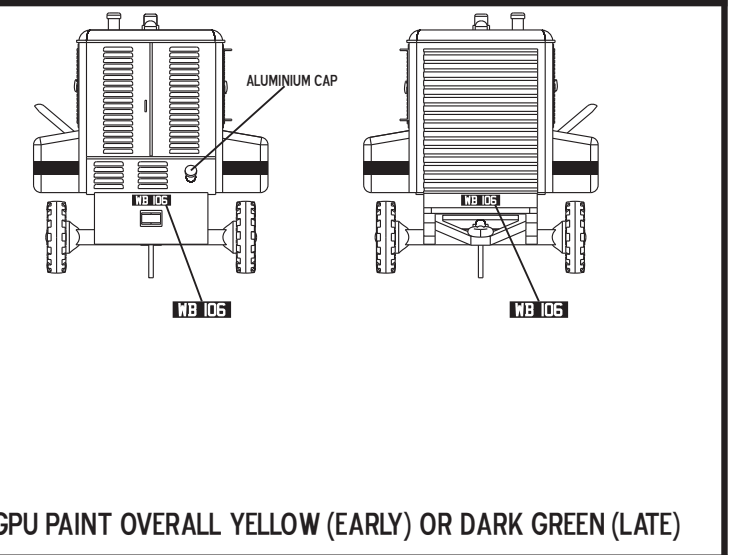

RESIN PARTS

GPU PAINT OVERALL YELLOW (EARLY) OR DARK GREEN (LATE)