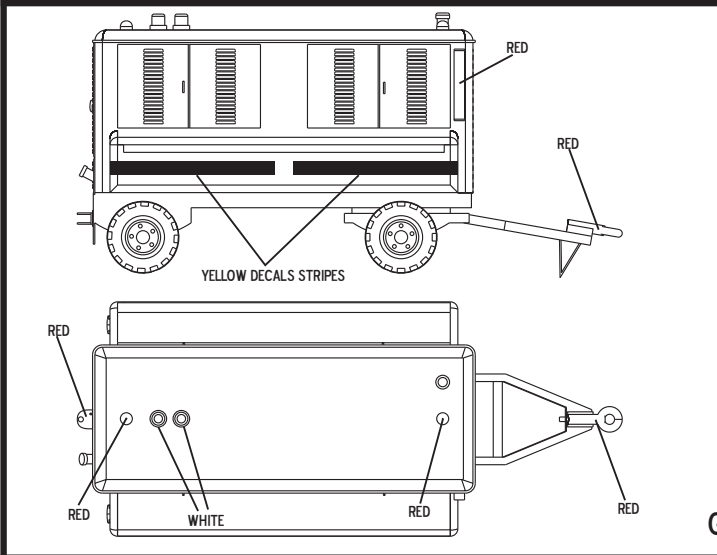

RESIN PARTS

GPU PAINT OVERALL YELLOW (EARLY) OR DARK GREEN (LATE)