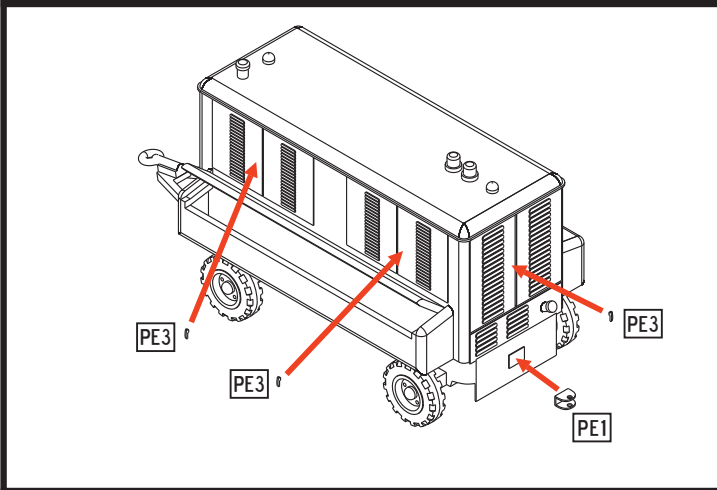

RESIN PARTS

GPU PAINT OVERALL YELLOW (EARLY) OR DARK GREEN (LATE)