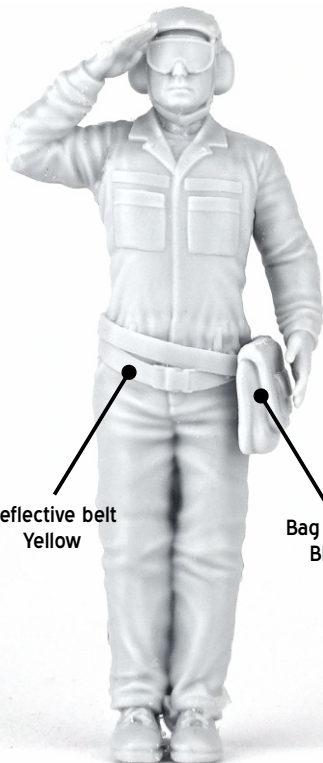

RESIN PARTS 153632

Reflective belt
Yellow

Reflective belt
Yellow

Bag & belt
Black

Standard USN Working Uniform
Coverall: Navy blue

Boots: black leather

Undershirt: blue

Coverall belt: black

Buckle: silver

HGU25 Helmet: as pictures