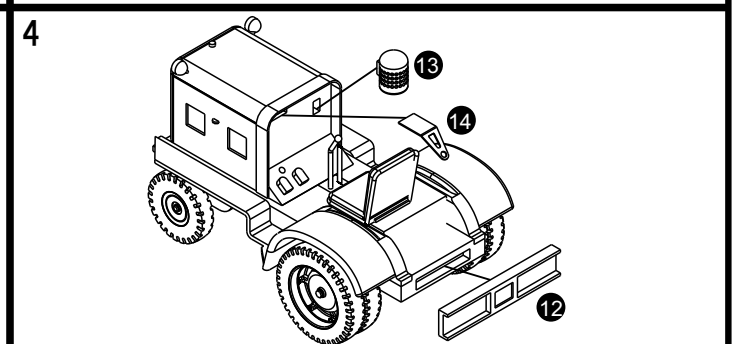

RESIN PARTS

PAINT OVERALL YELLOW OR OLIVE DRAB/GREEN