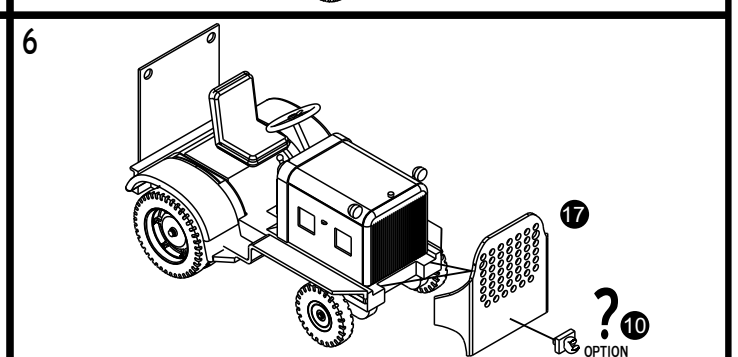

RESIN PARTS

PAINT OVERALL YELLOW OR OLIVE DRAB/GREEN