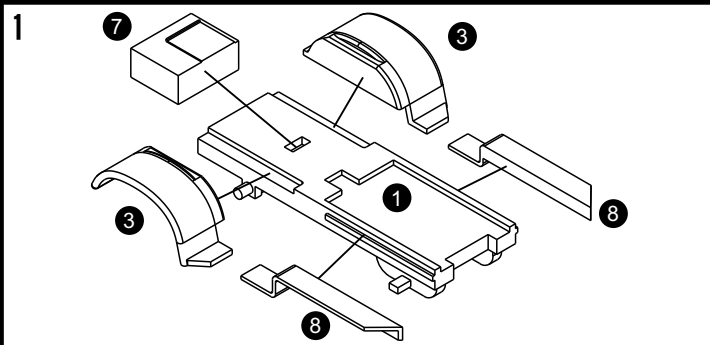

RESIN PARTS

PAINT OVERALL YELLOW OR OLIVE DRAB/GREEN