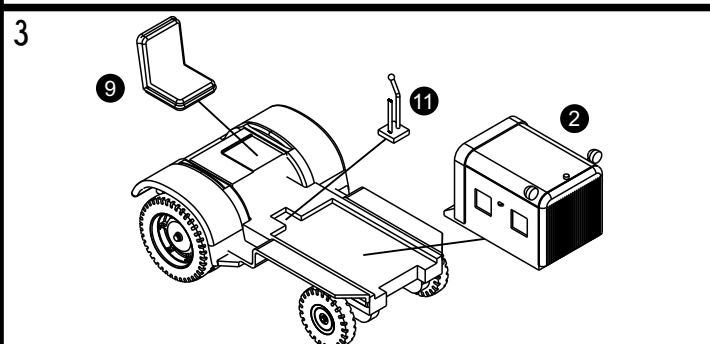

RESIN PARTS

PAINT OVERALL YELLOW OR OLIVE DRAB/GREEN