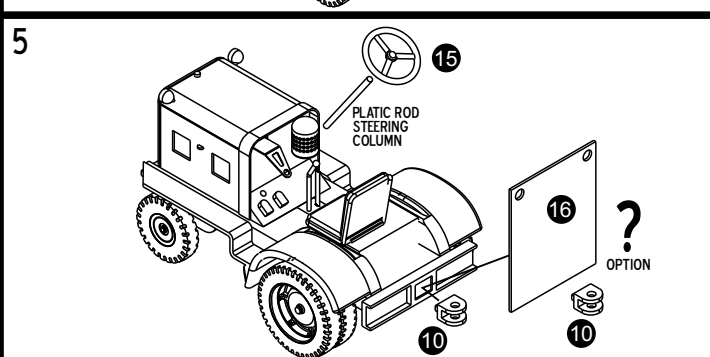

RESIN PARTS

PAINT OVERALL YELLOW OR OLIVE DRAB/GREEN