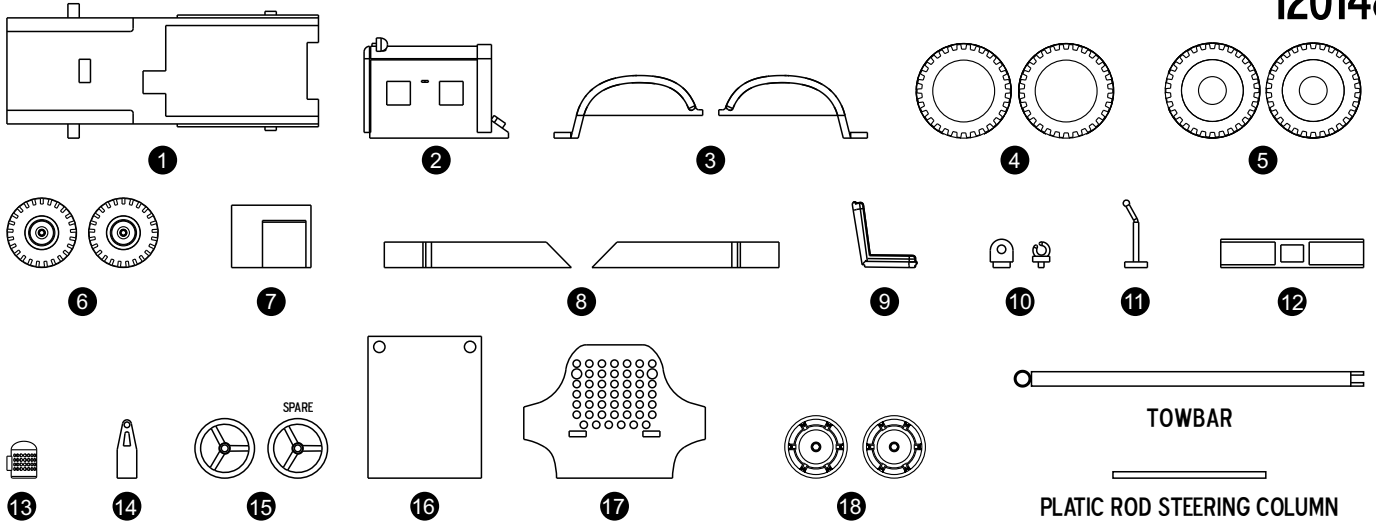

RESIN PARTS

PAINT OVERALL YELLOW OR OLIVE DRAB/GREEN